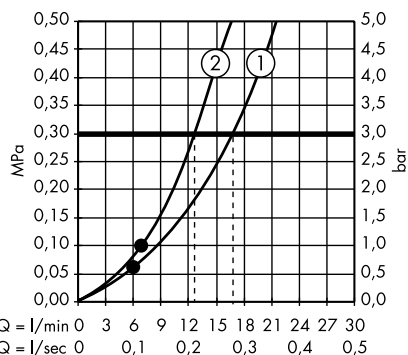

/ Teleducha 2 jet
28532000

1. Normal
2. Chorro Soft