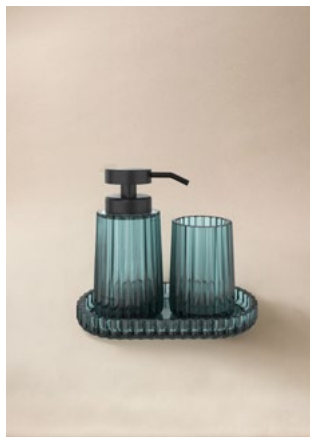

Set accesorios (3 pcs)

Conjunto de acessórios (3 pcs)

Bluish green
Bluish green