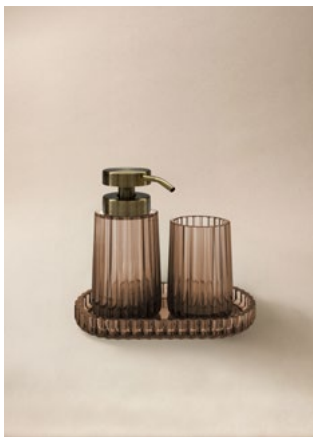

Set accesorios (3 pcs)

Conjunto de acessórios (3 pcs)

Ambar rose
Ambarrose