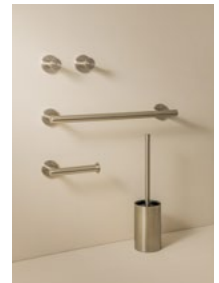

Architect S+
Inox mate
Inox mate

WJC235P1016003