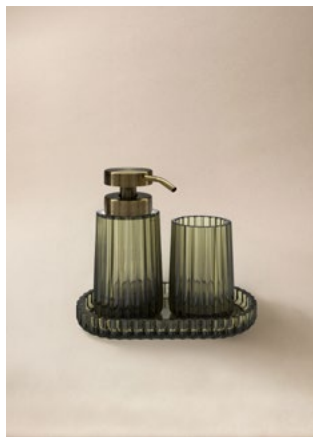

Set accesorios (3 pcs)

Conjunto de acessórios (3 pcs)

Forest
Forest