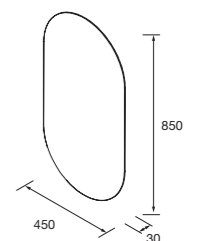

Espejo Thais
vertical con luz led
(12 W - 5700°K)
IP 44
450 x 850 mm
105599