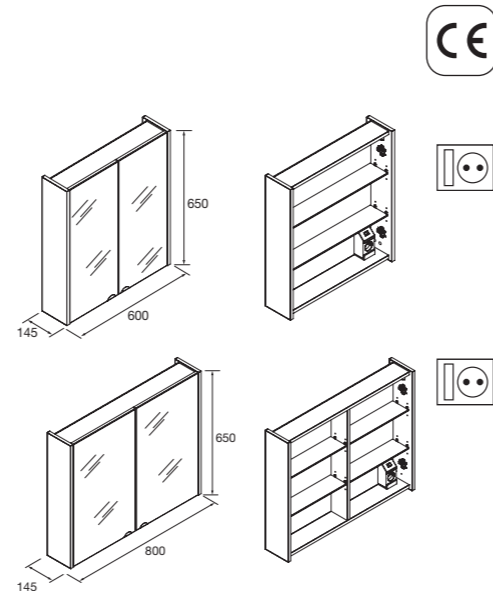

Armario SCHWAN 600
2 puertas espejo con interruptor y enchufe.
IP 44
600x650x145
24066

Armario SCHWAN 800
2 puertas espejo con interruptor y enchufe.
IP44
800x650x145
24067