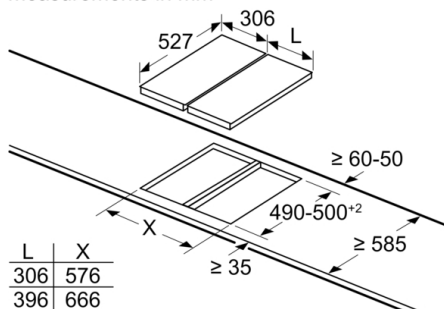

When installing two or more Domino units side-by-side, one or more assembly kits are required (2 units = 1 assembly kit, 3 units = 2 assembly kits, etc.).

Dimensiones en mm