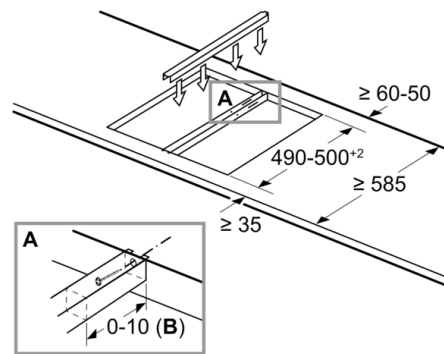

B: Dependent on the cut-out depth

measurements in mm