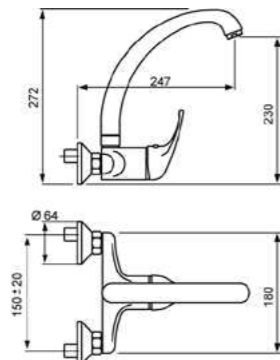

Monomando fregadero pared
Cartucho de discos cerámicos 40 mm
Caño alto giratorio
Aireador anti-calcáreo
Single-lever wall-mounted spout kitchen sink mixer
40 mm ceramic cartridge
High swivel spout
Anti scale aerator

BD.5194111.CH
BD.5194E11.CH
regulador caudal 6 l/min
flow regulator 6 l/min