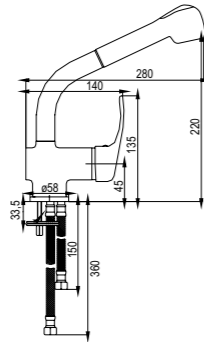

BD.7103001.CH  
(Ø 200 mm)  
BD.710300L.CH  
(Ø 250 mm)  
BD.710300X.CH  
(Ø 300 mm)

**Single lever complete shower column**  
Compatible with any shower mixer  
Diverter ceramic cartridge  
Adjustable height / Integrated diverter  
Adjustable shower holder  
Antiscale shower head with orientable ball joint  
1,50 m double interlock shower hose  
3 function antiscale hand shower

BD.5196011.CH

**Single lever pullout sink mixer high spout**  
 Ceramic cartridge 40 mm  
 Certified flexible 3/8" inlet pipes 360 mm  
 2 function pull out shower  
 Anti scale aerator  
 Swivel spout