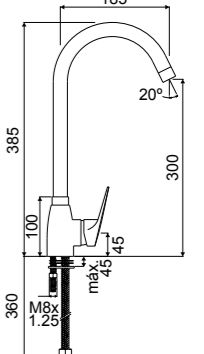

ADAPTIX

Monomando fregadero pared 110 mm
Cartucho de discos cerámicos 40 mm
Caño alto giratorio
Aireador anti-calcáreo
Single-lever wall-mounted 110 mm
40 mm ceramic cartridge
High swivel spout
Anti scale aerator

BD.5194131.CH
BD.5194E31.CH
regulador caudal 6 l/min
flow regulator 6 l/min

BATUB

Monomando fregadero mural
Cartucho de discos cerámicos 40 mm
Caño giratorio inferior
Aireador anti-calcáreo
Single-lever wall-mounted spout kitchen sink mixer
40 mm ceramic cartridge
Low swivel spout
Anti scale aerator

BD.5192111.CH
BD.5192E11.CH
regulador caudal 6 l/min
flow regulator 6 l/min

SCENIC

Monomando fregadero caño bajo
Cartucho de discos cerámicos 40 mm
Caño giratorio bajo
Aireador anti-calcáreo
Conexiones flexibles 3/8" 360 mm certificadas
Single-lever low spout kitchen sink mixer
40 mm ceramic cartridge
low swivel spout
Anti scale aerator
Certified flexible 3/8" inlet pipes 360 mm

BD.5193111.CH

PURE

Monomando fregadero caño alto
Cartucho de discos cerámicos 40 mm
Caño giratorio
Aireador anti-calcáreo
Conexiones flexibles 3/8" 360 mm certificadas
Single-lever high spout kitchen sink mixer
40 mm ceramic cartridge
Swivel spout
Anti scale aerator
Certified flexible 3/8" inlet pipes 360 mm

BD.5195111.CH

ALTUB

Monomando fregadero pared
Cartucho de discos cerámicos 40 mm
Caño alto giratorio
Aireador anti-calcáreo
Single-lever wall-mounted spout kitchen sink mixer
40 mm ceramic cartridge
High swivel spout
Anti scale aerator

BD.5194111.CH
BD.5194E11.CH
regulador caudal 6 l/min
flow regulator 6 l/min

ALFUN