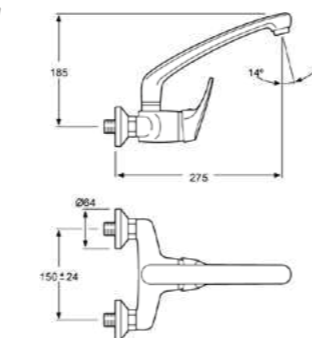

Monomando fregadero mural
Cartucho de discos cerámicos 40 mm
Caño alto giratorio fundido
Aireador anti-calcáreo
Single-lever wall-mounted spout kitchen sink mixer
40 mm ceramic cartridge
High casted swivel spout
Anti scale aerator

BD.5194121.CH
BD.5194E21.CH
regulador caudal 6 l/min
flow regulator 6 l/min