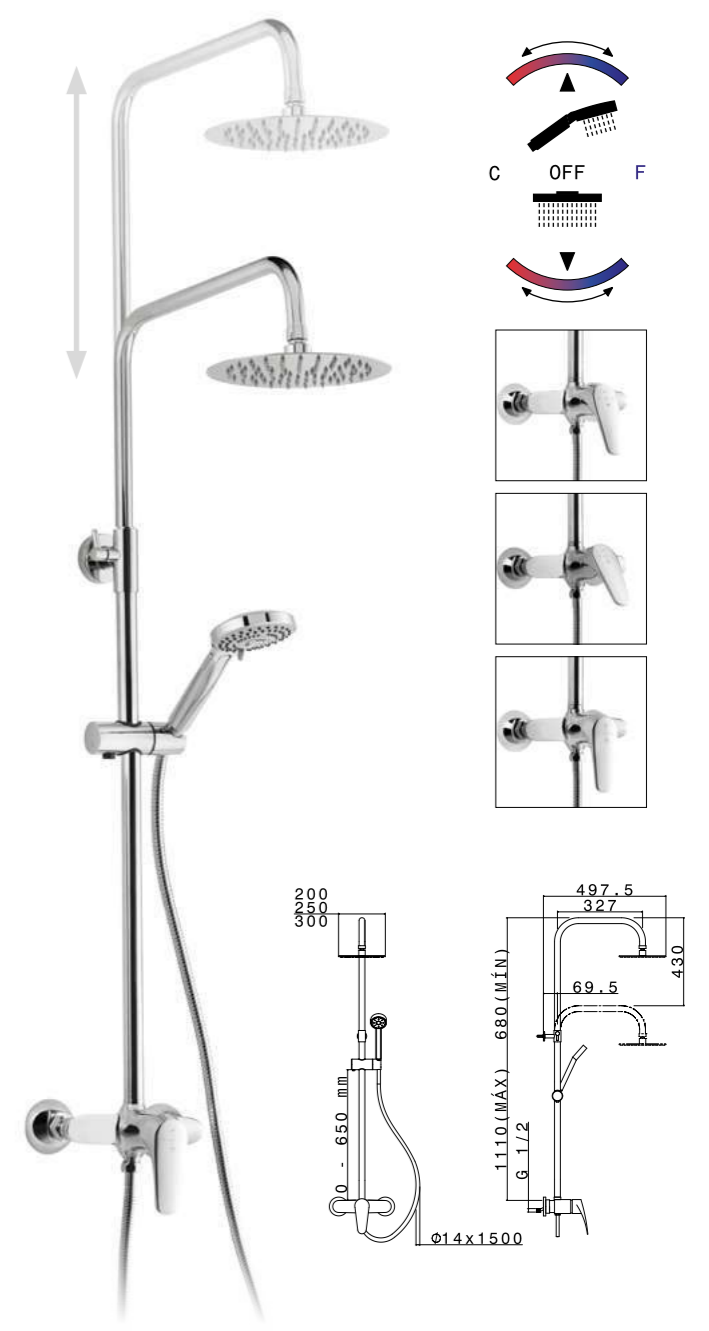

Disponible desde Junio 2019
Available since June 2019

NEW DUX NEW

Referencia
Reference

Columna de ducha monomando completa
Mezclador monomando con salida superior
Cartucho cerámico
Altura regulable / Inversor integrado
Soporte deslizante ajustable
Rociador anti-calcaéreo inox.
Flexible metálico 1,50 m doble grapaje
Mango de ducha anti-calcaéreo 3 funciones

BD.7101N23.CH
(Ø 200 mm)
BD.7101N2L.CH
(Ø 250 mm)
BD.7101N2X.CH
(Ø 300 mm)

Single lever complete shower column
Single lever mixer with upper outlet
Ceramic cartridge
Adjustable height / Integrated diverter
Adjustable shower holder
Antiscale shower head
1,50 m double interlock shower hose
1 function antiscale hand shower