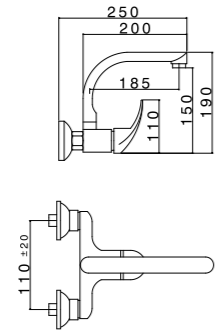

Monomando fregadero pared 110 mm
Cartucho de discos cerámicos 40 mm
Caño alto giratorio
Aireador anti-calcáreo
Single-lever wall-mounted 110 mm
40 mm ceramic cartridge
High swivel spout
Anti scale aerator

BD.5194131.CH
BD.5194E31.CH
regulador caudal 6 l/min
flow regulator 6 l/min