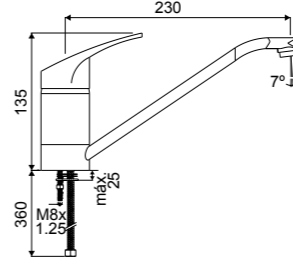

Monomando fregadero caño bajo
Cartucho de discos cerámicos 40 mm
Caño giratorio bajo
Aireador anti-calcáreo
Conexiones flexibles 3/8" 360 mm certificadas
Single-lever low spout kitchen sink mixer
40 mm ceramic cartridge
low swivel spout
Anti scale aerator
Certified flexible 3/8" inlet pipes 360 mm

BD.5193111.CH