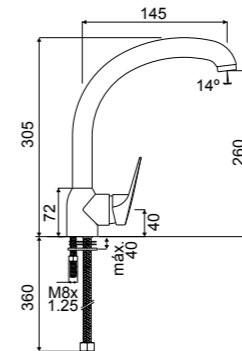

Monomando fregadero caño alto
Cartucho de discos cerámicos 40 mm
Caño giratorio
Aireador anti-calcáreo
Conexiones flexibles 3/8" 360 mm certificadas
Single-lever high spout kitchen sink mixer
40 mm ceramic cartridge
Swivel spout
Anti scale aerator
Certified flexible 3/8" inlet pipes 360 mm

BD.5195141.CH