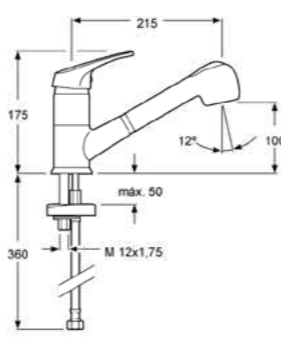

BD.5196011.CH

**Single lever pullout sink mixer high spout**  
 Ceramic cartridge 40 mm  
 Certified flexible 3/8" inlet pipes 360 mm  
 2 function pull out shower  
 Anti scale aerator  
 Swivel spout

EXBAX

Referencia  
Reference

**Mezclador monomando fregadero extraíble bajo**  
 Cartucho cerámico 40 mm  
 Conexiones flexibles 3/8" 360 mm certificadas  
 Aireador anti-calcáreo  
 Ducha extraíble 2 funciones  
 Caño giratorio

BD.5198011.CH

**Single lever pullout sink mixer low spout**  
 Ceramic cartridge 40 mm  
 Certified flexible 3/8" inlet pipes 360 mm  
 2 function pull out shower  
 Anti scale aerator  
 Swivel spout

SAE plug in + CQC by NEOPERL