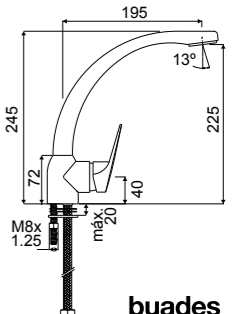

Monomando fregadero caño fundido alto
Cartucho de discos cerámicos 40 mm
Caño giratorio
Aireador anti-calcáreo
Conexiones flexibles 3/8" 360 mm certificadas
Single-lever casted high spout kitchen sink mixer
40 mm ceramic cartridge
swivel spout
Anti scale aerator
Certified flexible 3/8" inlet pipes 360 mm

BD.5195151.CH
BD.5195E51.CH
regulador caudal 6 l/min
flow regulator 6 l/min