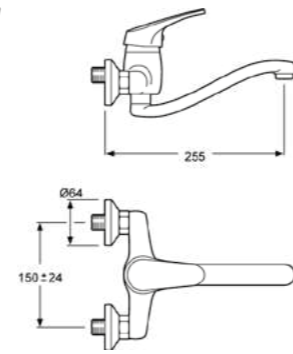

Monomando fregadero mural
Cartucho de discos cerámicos 40 mm
Caño giratorio inferior
Aireador anti-calcáreo
Single-lever wall-mounted spout kitchen sink mixer
40 mm ceramic cartridge
Low swivel spout
Anti scale aerator

BD.5192111.CH
BD.5192E11.CH
regulador caudal 6 l/min
flow regulator 6 l/min