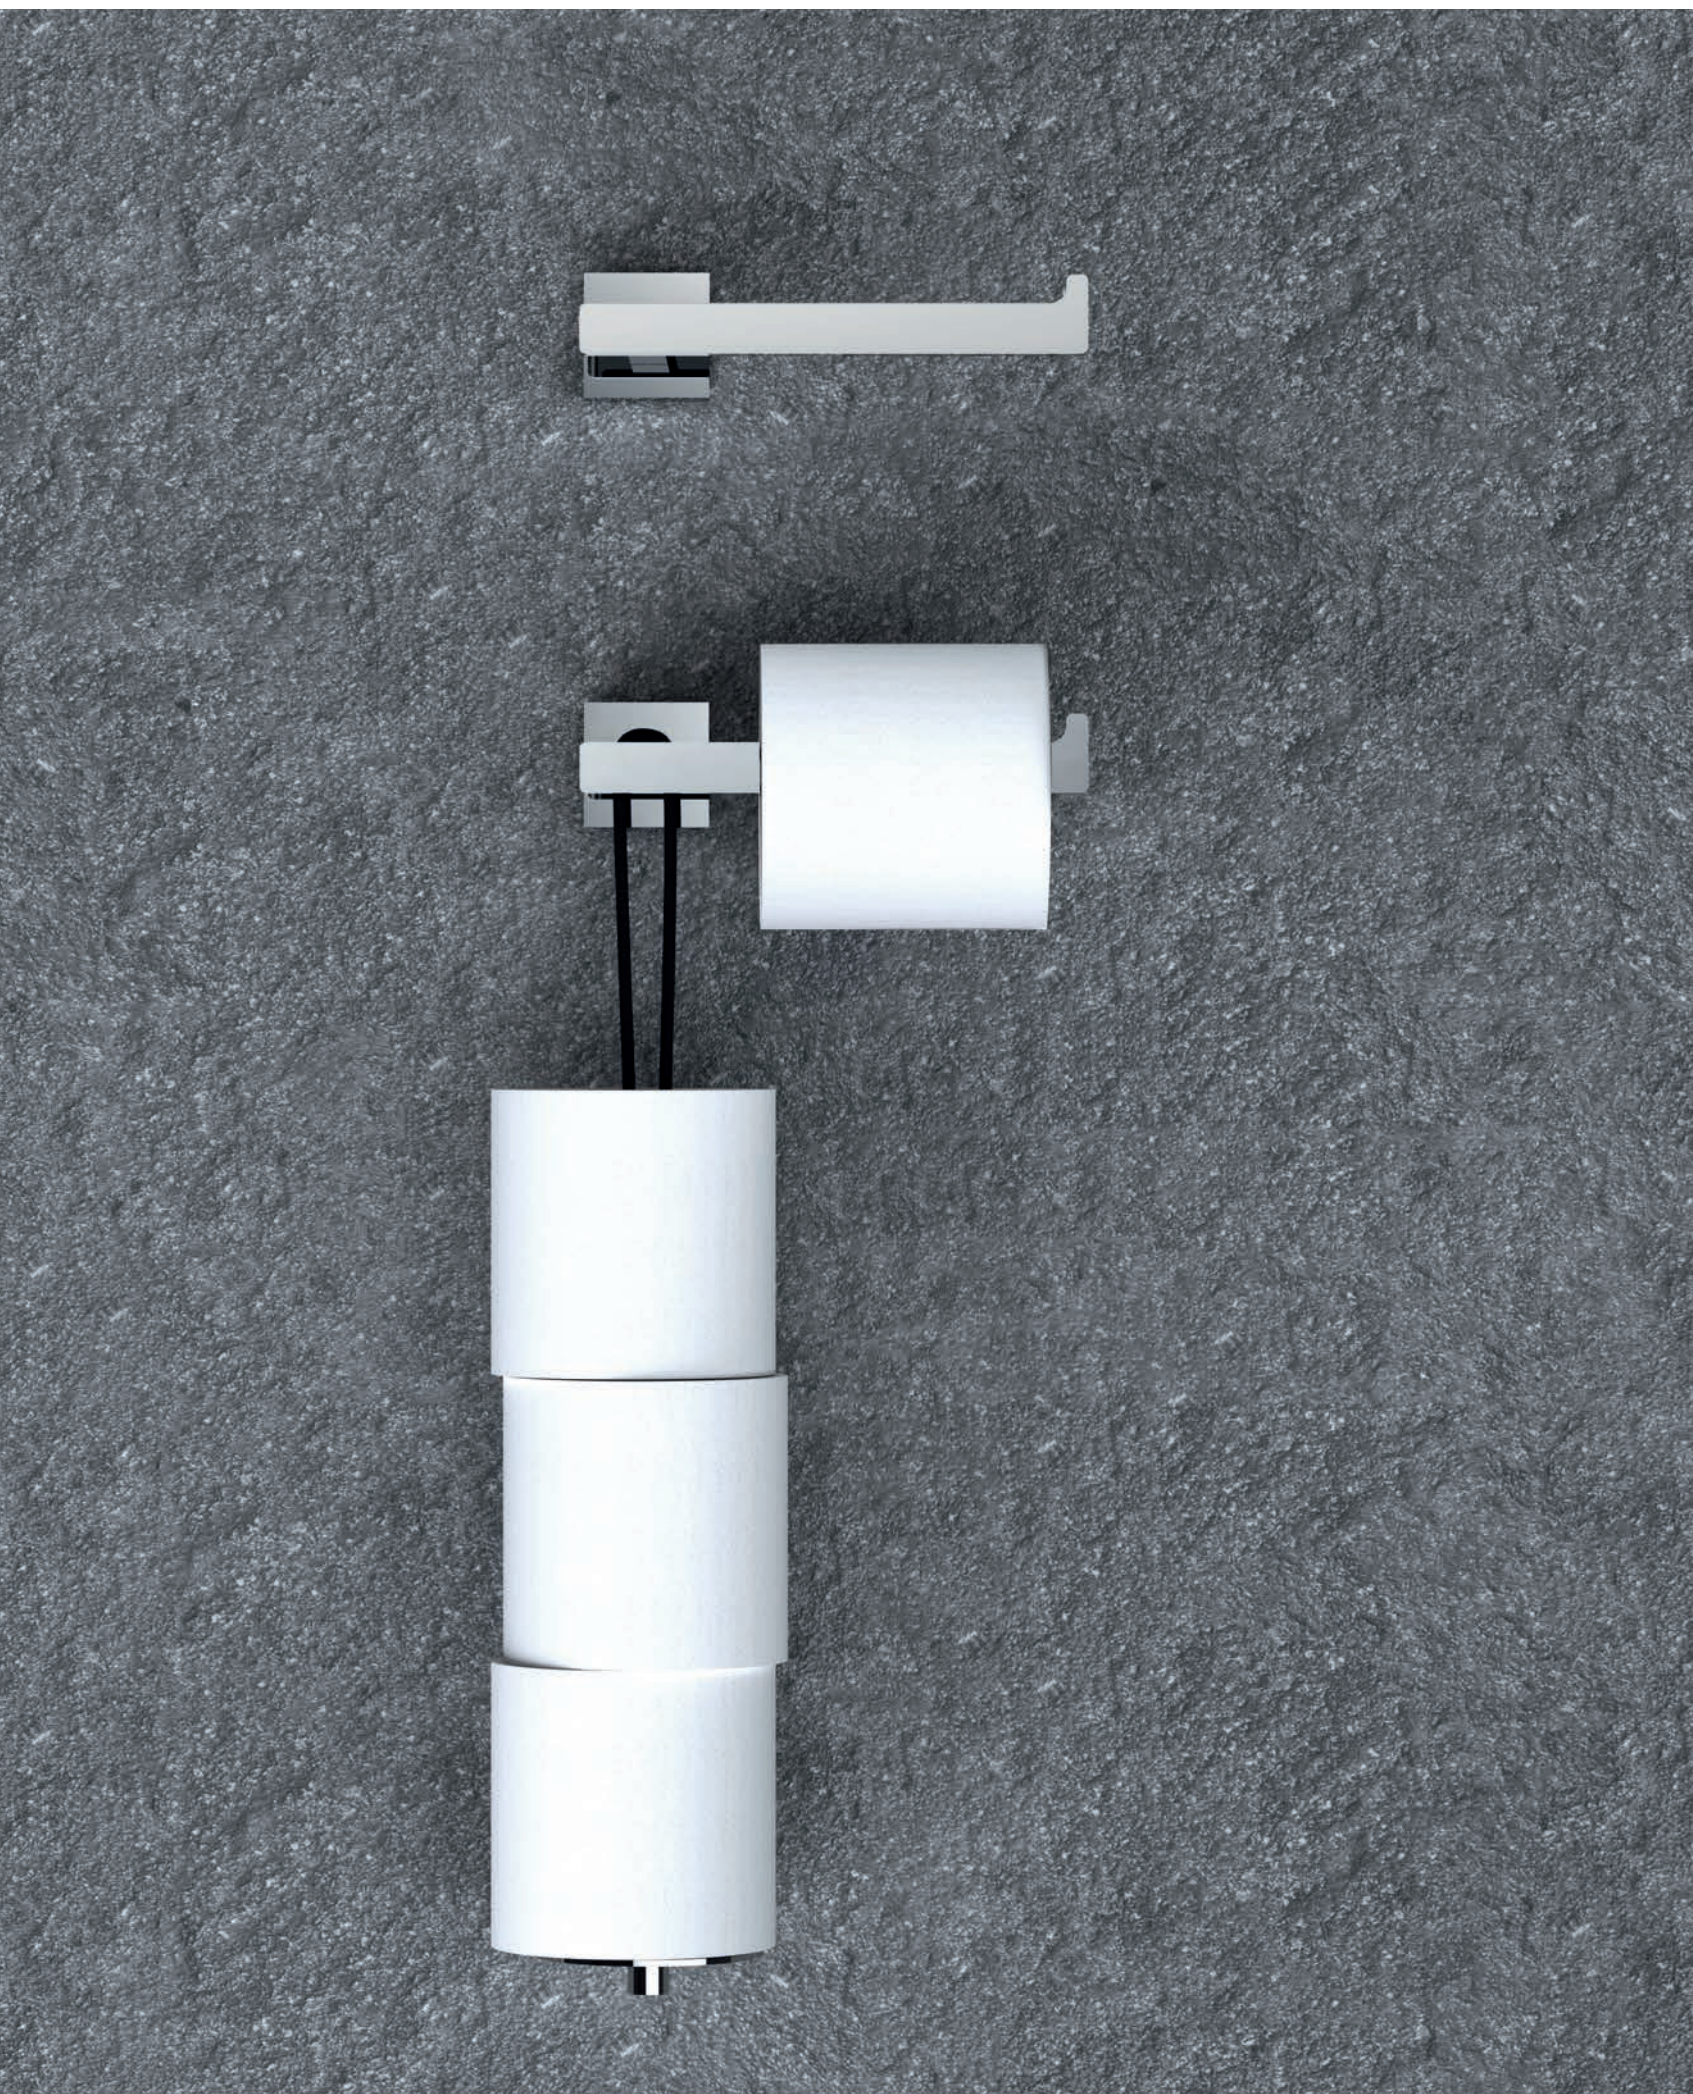

A collection admired by daring interior designers. A compact line that loads robustly the most comfortable bathrooms. Hanging mounting by screws.

 **6201**
Toallero barra 60 cm
Towel rail 60cm

Cromo / Chrome