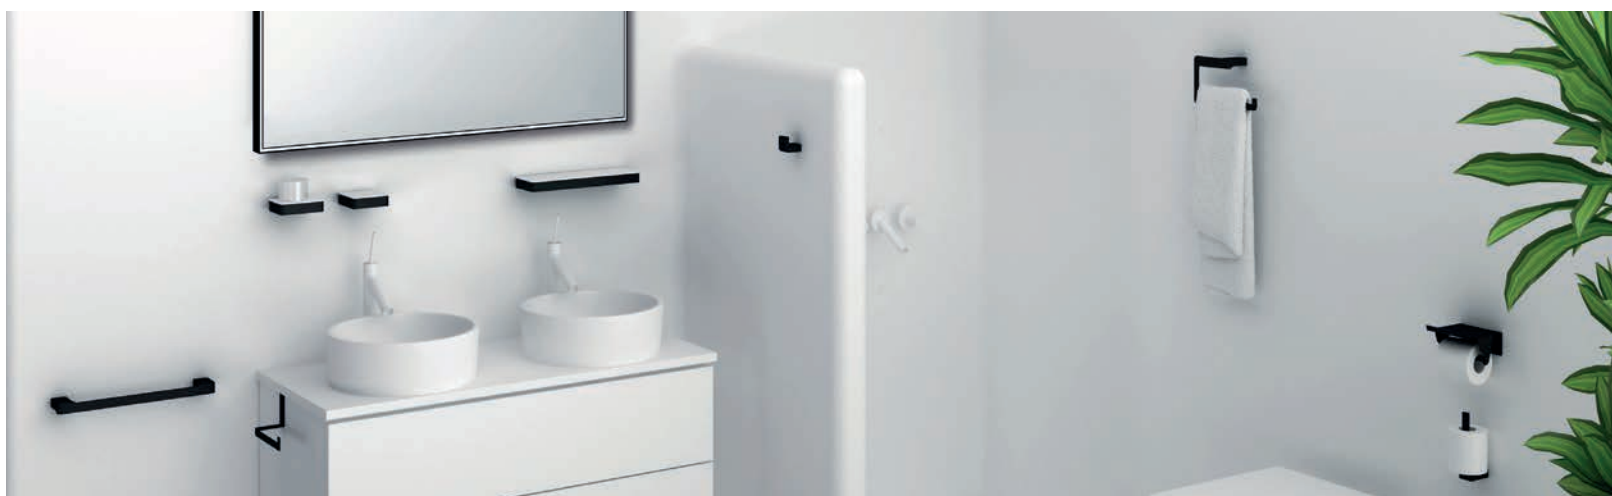

Jabonera pared   **1506**   **1566**
Hanging soap holder

Inox cepillado / *Brushed stainless steel*
Negro / *Black steel*

$\begin{array}{l} 6 \\ | \\ 10,5 \\ \hline 11,5 \end{array}$

Repuesto cristal   Ref. 098
Spare glass

$\begin{array}{l} 2,5 \\ | \\ 11 \\ \hline 9,5 \end{array}$

Jabonera pared   **6523**
Hanging soap holder

Cromo / *Chrome*
Negro / *Black*
Inox cepillado / *Brushed stainless steel*

Dorado PVD / *Golden PVD*

$\begin{array}{l} 9,5 \\ | \\ 11 \\ \hline 9,5 \end{array}$

Portacepillos pared   **6522**
Hanging toothbrush holder

Cromo / *Chrome*
Negro / *Black*
Inox cepillado / *Brushed stainless steel*

Dorado PVD / *Golden PVD*

Repuesto cristal   Ref. 023
Spare glass

$\begin{array}{l} 2,5 \\ | \\ 32 \\ \hline 11 \end{array}$

Repisa pared ducha   **6509**
Shower Hanging shelf

Cromo / *Chrome*
Negro / *Black*
Inox cepillado / *Brushed stainless steel*

Dorado PVD / *Golden PVD*