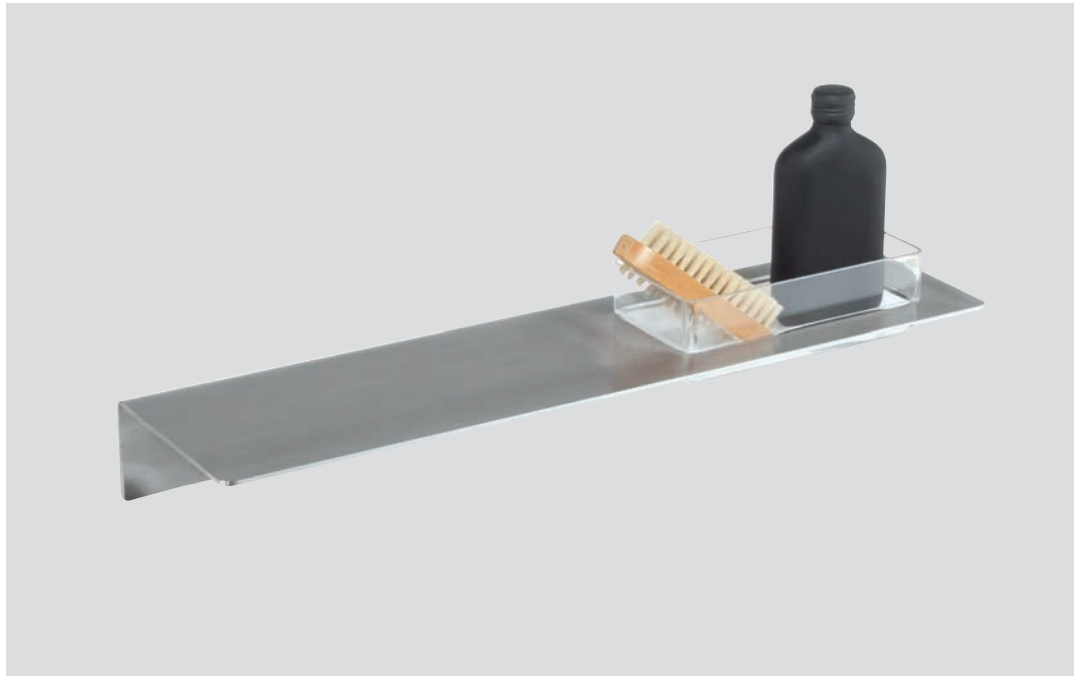

Repisa
Shelf

Inox cepillado
Brushed stainless steel
Negro / *Black*

2309 2369

GLUE

Jabonera pared
Hanging soap holder

Inox cepillado
Brushed stainless steel
Negro / *Black*

1506 1566

GLUE