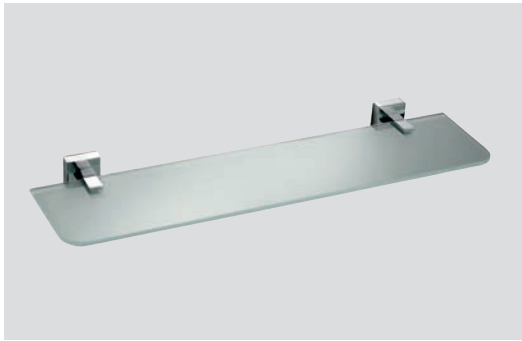

Repisa
Shelf

6209

Cromo / Chrome

Repuesto estante
Spare glass
Ref. 021