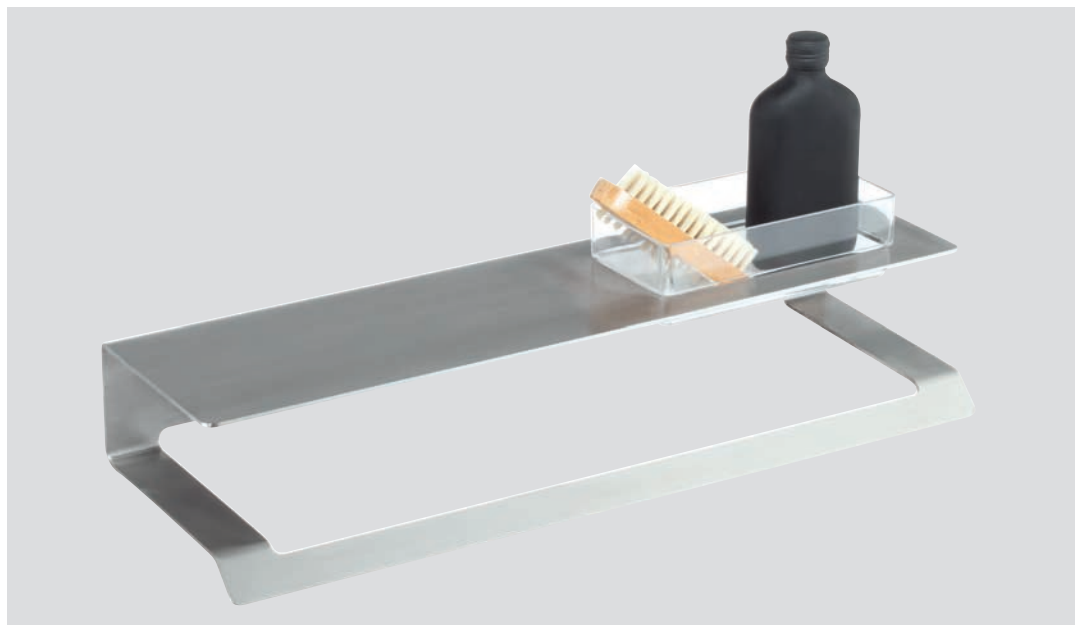

Inox cepillado
 Brushed stainless steel
 Negro / Black

$\begin{array}{r} 8,7 \\ | \\ 13,5 \text{ ---} \\ / \quad 37 \end{array}$

Toallero repisa con perchas **2335** **2395**
Towel shelf with hooks

Inox cepillado
 Brushed stainless steel
 Negro / Black

$\begin{array}{r} 7 \\ | \\ 21 \text{ ---} \\ / \quad 45 \end{array}$

Repisa con toallero **2336** **2396**
Shelf with towel bar

Inox cepillado
 Brushed stainless steel
 Negro / Black

$\begin{array}{r} 8,7 \\ | \\ 13,5 \text{ ---} \\ / \quad 45 \end{array}$

Repisa
Shelf

Inox cepillado
Brushed stainless steel
Negro / *Black*

2309 2369

GLUE

Jabonera pared
Hanging soap holder

Inox cepillado
Brushed stainless steel
Negro / *Black*

1506 1566

GLUE