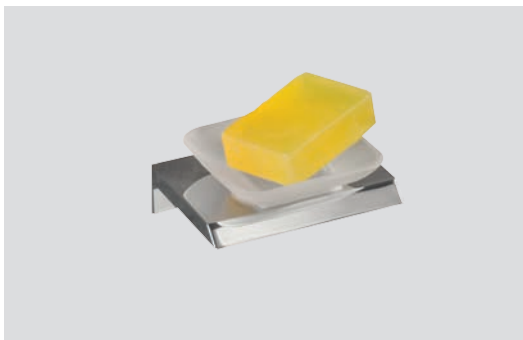

5,5
5,8 / 16,7

GLUE 

Jabonera pared
Hanging soap holder

2866

Cromo / Chrome

Repuesto plato
Spare glass
Ref. 098

GLUE 

Portacepillos pared
Hanging toothbrush holder