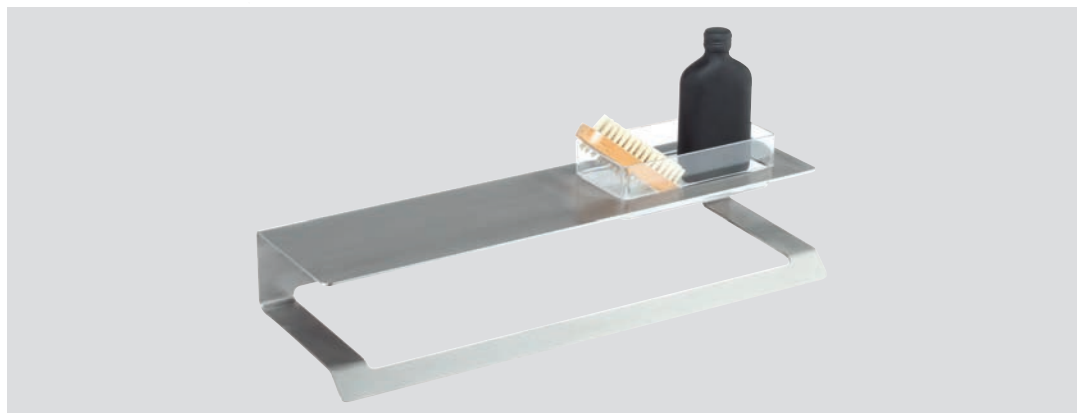

Negro / *Black*

GLUE

2336 **2396**

Repisa con toallero /
Shelf with towel bar

Inox cepillado /
Brushed stainless steel

Negro / *Black*

GLUE

Repisa
Shelf