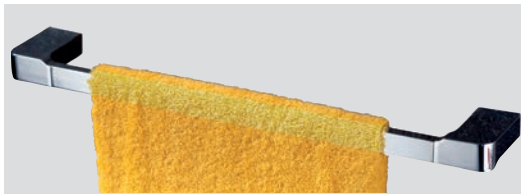

$\begin{array}{l} 2,5 \\ 6,6 \diagdown \quad \diagup \\ 35 / 45 / 60 \end{array}$

1601   **1661**
Toallero barra 60 cm
Towel rail 60cm

Cromo / Chrome
Negro / Black
Blanco / White

1618   **1678**
Toallero barra 45 cm
Towel rail 45cm

Cromo / Chrome
Negro / Black
Blanco / White

1631   **1691**
Toallero barra 35 cm
Towel rail 35cm

Cromo / Chrome
Negro / Black
Blanco / White