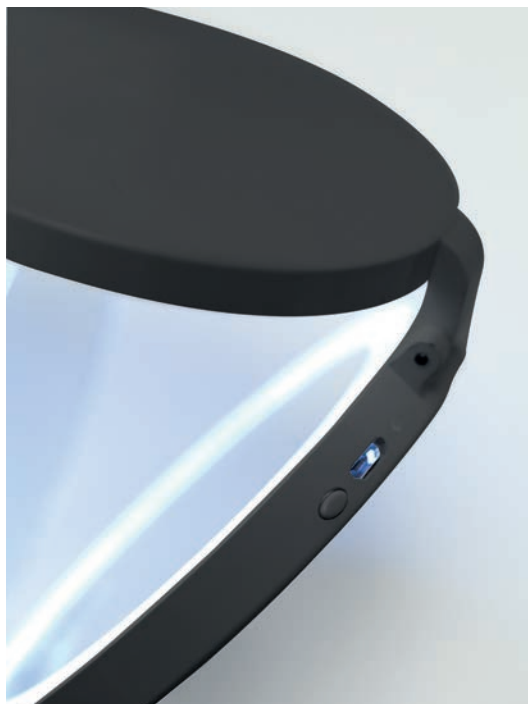

Espejo aumento de bolso
Bag magnification mirror

1347

Negro / Black