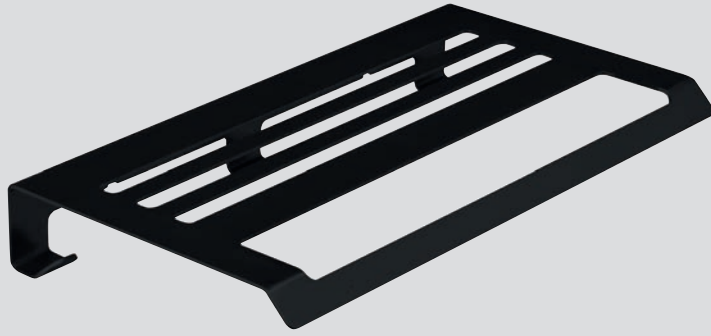

Toallero repisa con perchas
Towel shelf with hooks

GLUE

2335

2395

Inox cepillado /
Brushed stainless steel

Negro / *Black*