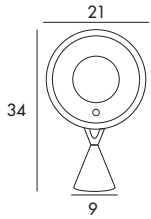

Espejo sobremesa con espejo auxiliar. **1350**
Standing mirror with auxiliary

Plata / Silver

- *Luna de Ø21 cm
- *Incluye espejo de x7 aumentos magnético extraíble
- *3 tipos de luz (cálida, natural, fría)
- *Luces regulables en intensidad
- *Mantener presionado el interruptor para variar la intensidad
- *Batería de litio recargable de 1000 mAh
- *Incluye cable de carga por USB + Paño de limpieza

- *Ø21 cm lens
- *Removable x7 magnifying magnet mirror included
- *3 types of light (warm, natural and cold)
- *Adjustable light intensity
- *Keep pressing switch to adjust intensity
- *Rechargeable 1000 mAh lithium battery
- *USB charging cable + cleaning cloth included