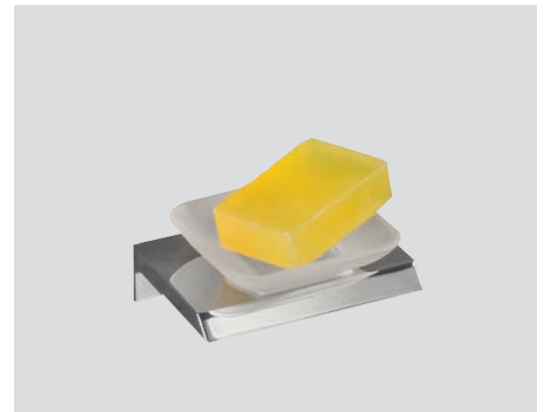

2806
Jabonera pared
Hanging soap holder

Cromo / Chrome

Repuesto cristal
Spare glass
Ref. 098