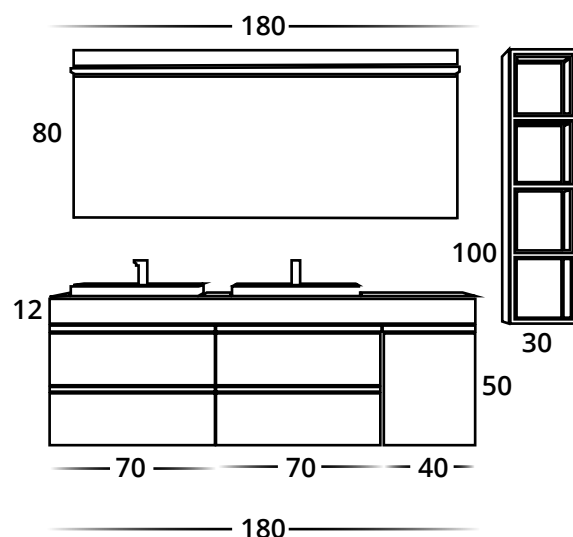

modular **XXL** 180 cm

- ENCIMERA APOYO ETERNAL 120 MM GOLDEN CENIA 180x46 cm.
- ESPEJO CREATIVITY 180x80 cm. PANTALLA HORIZONTAL ILUMINACIÓN LED
- 2 LAVABOS ENCASTRAR MOD. RETRO SOLID SURFACE 55x39 cm
- 2 SOPORTES DE LAVABO **XXL** 2 CAJONES 70x45 cm. H. 50 cm. BLANCO DUROXOL / BLANCO DUROXOL. TIRADOR BISEL BLANCO DUROXOL.
- BAJO SUSPENDIDO **XXL** 1 PUERTA 40x45 cm. H. 50 cm. BLANCO DUROXOL / BLANCO DUROXOL. TIRADOR BISEL BLANCO DUROXOL.
- COLUMNA COLGAR ESTANTE 30x25 cm. H.100 cm. BLANCO DUROXOL.

- *ETERNAL COUNTERTOP 120 MM GOLDEN CENIA 180x46 cm.*
- *MIRROR CREATIVITY 180x80 cm. LED LIGHTING HORIZONTAL*
- *2 WASHBASIN RECESSED MOD. RETRO SOLID SURFACE 55x39 cm.*
- *2 WASH BASIN UNITS **XXL** 2 DRAWERS 70x45 cm. H. 50 cm. BLANCO DUROXOL / BLANCO DUROXOL. HANDLE BISEL BLANCO DUROXOL.*
- *SIDE BASE UNITS **XXL** 1 DOOR 40x45 cm. H. 50 cm. BLANCO DUROXOL / BLANCO DUROXOL. HANDLE BISEL BLANCO DUROXOL.*
- *COLUMN UNITS OPEN COMPARTMENT 30x25 cm. H. 100 cm. BLANCO DUROXOL.*