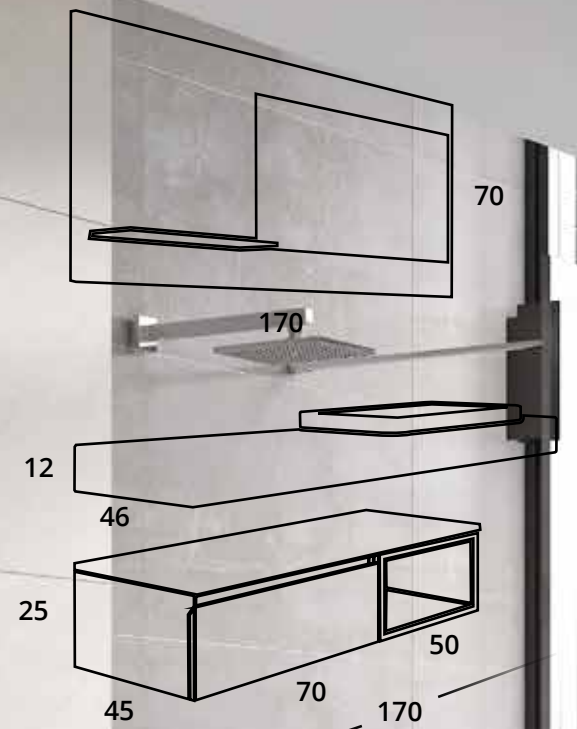

modular **XXL 170 cm**

- ENCIMERA APOYO ETERNAL 120 MM. CEMENTO 170x46 cm.
- BAJO SUSPENDIDO **XXL** 1 CAJÓN 70x45 cm. H. 25 cm. ARENA LACADO / GRIS CLARO LACADO. TIRADOR MAGLIA ARENA LACADO.
- BAJO ESTANTE DECORATIVO **XXL** 50x45 cm. H. 25 cm. ARENA LACADO.
- ENCIMERA DE APOYO LAMINADA 19 MM. GRIS CLARO LACADO 120x45 cm.
- ESPEJO WOOD LED ESTANTE IZQUIERDA 170x70 cm. ARENA LACADO.
- LAVABO ENCASTRAR MOD. RETRO SOLID SURFACE 75x39 cm. BLANCO BRILLO.

- ETERNAL COUNTERTOP 120 MM. CEMENTO 170x46 cm.
- SIDE BASE UNITS **XXL** 1 DRAWER 70x45 cm. H. 25 cm. ARENA LACADO / GRIS CLARO LACADO. HANDLE MAGLIA ARENA LACADO.
- OPEN COMPARTMENT UNDER WALL CABINET 50x45 cm. H. 25 cm. ARENA LACADO.
- LAMINATED COUNTERTOP 19 MM. GRIS CLARO LACADO 120x45 cm.
- MIRROR WOOD LED SHELF LEFT 170x70 cm. ARENA LACADO.
- WASHBASIN RECESSED MOD. RETRO SOLID SURFACE 75x39 cm. BLANCO BRILLO.