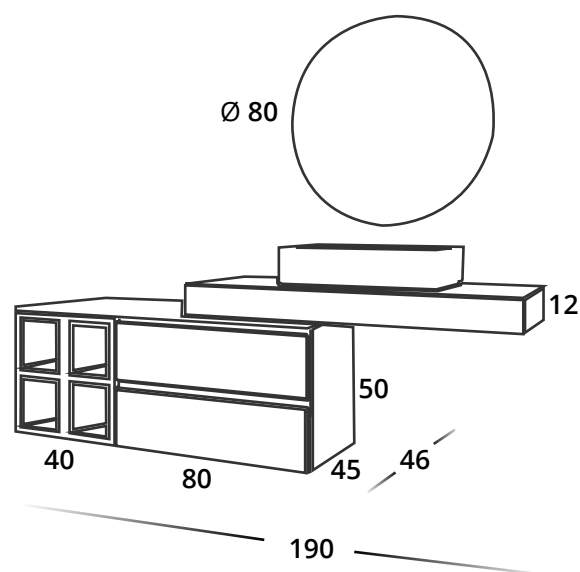

modular **XXL** 190 cm

- ENCIMERA APOYO ETERNAL 120 MM. CALACATTA 120x46 cm.
- ESPEJO ARLEQUÍN REDONDO LED PERIMETRAL Ø 80 cm.
- LAVABO APOYO MOD. AMATISTA 55x38 cm. CERÁMICO.
- ENCIMERA APOYO LAMINADA 19 MM. BISCUIT DUROXOL 120x45 cm.
- BAJO SUSPENDIDO **XXL** 2 CAJONES 80x45 cm. H. 50 cm. BISCUIT DUROXOL / BISCUIT DUROXOL. TIRADOR MAGLIA (su color) / LISTÓN NEGRO DUROXOL.
- 2 BAJO ESTANTE DECORATIVO **XXL** 20x45 H. 50 cm. BLANCO DUROXOL.

- ETERNAL COUNTERTOP CALACATTA 120x46 cm.
- MIRROR ARLEQUÍN ROUND LED Ø 80 cm.
- CERAMIC WASHBASIN SUPPORT MOD. AMATISTA 55x38 cm.
- LAMINATED COUNTERTOP 19 MM BISCUIT DUROXOL 120x46 cm.
- SIDE BASE UNITS **XXL** 2 DRAWERS 80x45 cm. H. 50 cm. BISCUIT DUROXOL / BISCUIT DUROXOL. HANDLE MAGLIA (its color) / RIBBON NEGRO DUROXOL.
- 2 OPEN COMPARTMENT UNDER WALL CABINET **XXL** 20x45 H.50 cm. BLANCO DUROXOL.