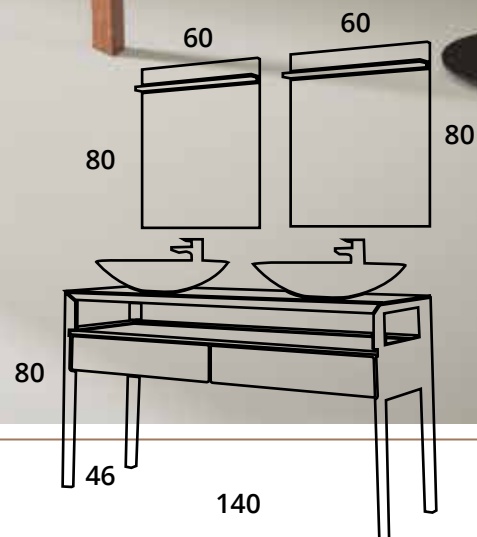

- FLOOR-STANDING UNIT **LEGNO** 2 DRAWERS 140x46 cm. H.80 cm. NOGAL / CURRY DUROXOL HANDLE PUSH.
- 2 WASHBASINS SUPPOR MOD. LEVER OVAL SOLID SURFACE 58x42,2 cm. BLANCO BRILLO
- 2 MIRRORS CREATIVITY 60x80 cm. LED LIGHTING HORIZONTAL