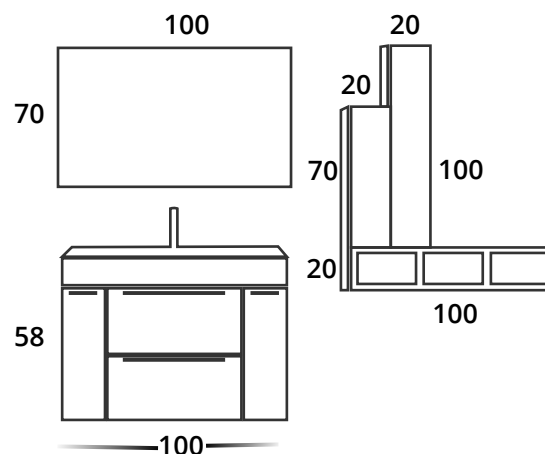

Compacto **BALLET** 100 cm

- COMPACTO SUSPENDIDO **BALLET** 2 PUERTAS + 2 CAJONES CENTRO 100x45 cm. H.58 cm. BLOSON NEGRO / BLOSON NEGRO TIR. SOLAPADO.
- LAVABO MOD. TAHITÍ 1 SENO SOLID SURFACE 100,5x46 cm. BLANCO BRILLO.
- ESPEJO ARLEQUÍN LED PERIMETRAL 100x70 cm.
- COLGAR DECORATIVO **STACK** 2 ESTANTES DE MADERA 20x14,7 cm. H.100 cm. BLOSON NEGRO.
- COLGAR CON PUERTA **STACK** 1 ESTANTE DE MADERA 20x16,7 cm. H. 70 cm. BLOSON NEGRO / BLOSON NEGRO TIR. PUSH
- COLGAR CON PUERTA **STACK** 2 ESTANTE DE MADERA 20x16,7 cm. H. 100 cm. BLOSON NEGRO / BLOSON NEGRO TIR. PUSH

- WALL HUNG UNIT **BALLET** 2 DOORS + 2 DRAWERS CENTRE 100x45 cm. H.58 cm. BLOSON NEGRO / BLOSON NEGRO HANDLE SOLAPADO.
- WASHBASIN MOD. TAHITÍ SOLID SURFACE 100,5X46 cm. BLANCO BRILLO.
- MIRROR ARLEQUÍN LED 100x70 cm.
- OPEN COMPARTMENT UNDER WALL CABINET **STACK** 2 WOODEN SHELVES 20x14,7 cm. H.100 cm. BLOSON NEGRO.
- WALL CABINET **STACK** 1 DOOR, 1 WOODEN SHELF 20X16,7 cm. H. 70 cm. BLOSON NEGRO / BLOSON NEGRO. HANDLE PUSH.
- WALL CABINET **STACK** 1 DOOR, 2 WOODEN SHELVES 20X16,7 cm. H. 100 cm. BLOSON NEGRO / BLOSON NEGRO. HANDLE PUSH.