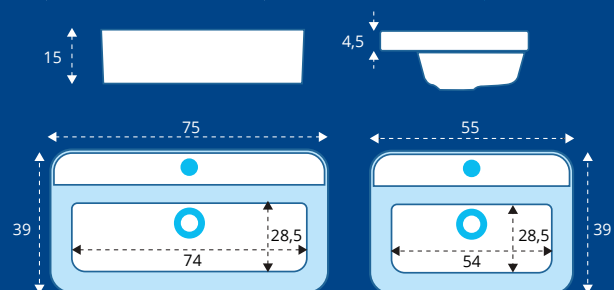

MEDIDA -Measure	SENO -Basin	ACABADO	PRECIO
55 X 39 cms.	54 X 28,5 cms.	BLANCO MATE	251 €
75 X 39 cms.	74 X 28,5 cms.	BLANCO MATE	305 €