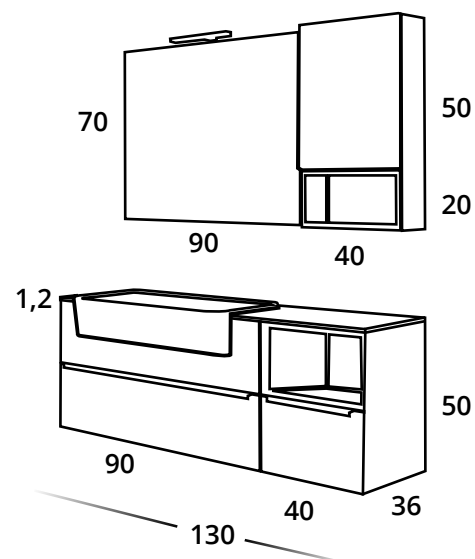

modular **XXL 130 cm**

1. SOPORTE SEMIENCASTRE SUSPENDIDO **XXL** 1 CAJÓN 90x36 cm. H. 50 cm. NORDICO / COGNAC. TIRADOR SOLAPADO.
   - BAJO SUSPENDIDO **XXL** 1 CAJÓN 40x36 cm. H. 25 cm. NORDICO / COGNAC. TIRADOR SOLAPADO.
   - BAJO ESTANTE DECORATIVO **XXL** 40x36 cm. H. 25 cm. NORDICO.
   - MUEBLE COLGAR **XXL** 1 PUERTA 40x15 cm. H. 50 cm. NORDICO / COGNAC. TIR. GOLA OCULTO
   - MUEBLE COLGAR DECORATIVO **XXL** 40x13 cm. H. 20 cm. NORDICO.
   - ESPEJO JAÉN LUNA LISA CON TRASERA 90x70 cm.
   - APLIQUE Nº 25 LED DE 45 cm.
   - ENCIMERA SOLID SURFACE 12 MM. DE 130x36 cm.
   - LAVABO SEMIENCASTRE MOD. RETRO SOLID SURFACE 75x39 cm.
2. ---
3. SEMI RECESSED WASH BASIN **XXL** 1 DRAWER 90x36 cm. H. 50 cm. NORDICO/COGNAC. HANDLE SOLAPADO.
   - SIDE BASE UNITS **XXL** 1 DRAWER 40x36 cm. H. 25 cm. NORDICO/COGNAC. HANDLE SOLAPADO.
   - OPEN COMPARTMENT UNDER WALL CABINET **XXL** 40x36 cm. H. 25 cm. NORDICO.
   - WALL CABINET **XXL** 1 DOOR 40x15 cm. H. 50 cm. NORDICO/COGNAC. HANDLE HIDDEN GOLA.
   - OPEN COMPARTMENT UNDER WALL CABINET **XXL** 40x13 cm. H. 20 cm. NORDICO.
   - MIRROR JAÉN 90x70 cm.
   - BATHROOM LIGHT LED Nº 25 OF 45 cm..
   - SOLID SURFACE COUNTERTOP 12 MM 130x36 cm.
   - WASHBASIN SEMI-RECESSED MOD. RETRO SOLID SURFACE 75x39 cm.