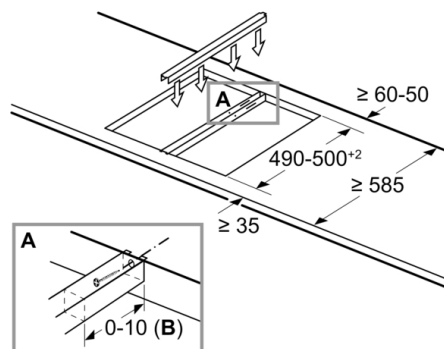

B: Dependent on the cut-out depth