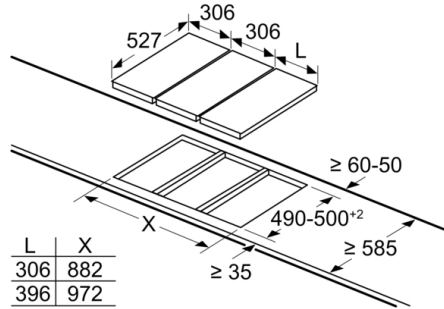

Serie 8, Placa dominó, 30 cm, Cristal vitrocerámico, Negro PRA3A6B70

measurements in mm

When installing two or more Domino units side-by-side, one or more assembly kits are required (2 units = 1 assembly kit, 3 units = 2 assembly kits, etc.).

measurements in mm