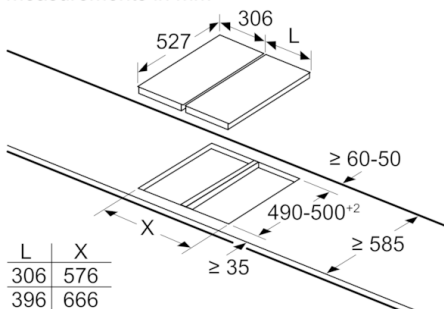

When installing two or more Domino units side-by-side, one or more assembly kits are required (2 units = 1 assembly kit, 3 units = 2 assembly kits, etc.).

measurements in mm

Assembly kit (HEZ394301) for Domino