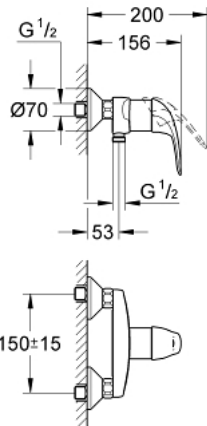

### 32 740 000 EUROECO SINGLE-LEVER SHOWER MIXER 1/2"

**PRODUCT DESCRIPTION**

- wall mounted
- metal lever
- **GROHE SilkMove** 46 mm ceramic cartridge
- **GROHE StarLight** chrome finish
- adjustable flow rate limiter
- shower bottom outlet 1/2" with integrated non return-valve
- S-unions
- metal wall escutcheons
- optional temperature limiter
- protected against backflow

## 32 740 000 EUROECO SINGLE-LEVER SHOWER MIXER 1/2"

### SPARE PARTS

- 1: Lever (Order-nr. 46644000)
  - 2: Cap (Order-nr. 46597000)
  - 3: Cartridge (Order-nr. 46048000)
  - 4: Screw connection 1/2" (Order-nr. 45044000)
  - 5: S-union (Order-nr. 12075000)
  - 5.1: Seal (Order-nr. 0138600M)
  - 5.2: Escutcheon (Order-nr. 0221000M)
  - 6: Non-return valve (Order-nr. 08565000)
  - 7: Temperature limiter (Order-nr. 46375000)\*
  - 8: Extension 3/4", 20 mm (Order-nr. 0713000M)\*
- \* Optional accessories