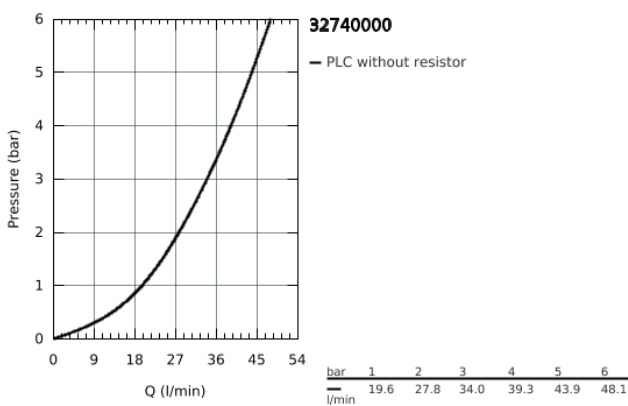

### 32 740 000 EUROECO SINGLE-LEVER SHOWER MIXER 1/2"

**PRODUCT DESCRIPTION**

- wall mounted
- metal lever
- **GROHE SilkMove** 46 mm ceramic cartridge
- **GROHE StarLight** chrome finish
- adjustable flow rate limiter
- shower bottom outlet 1/2" with integrated non return-valve
- S-unions
- metal wall escutcheons
- optional temperature limiter
- protected against backflow

## 32 740 000 EUROECO SINGLE-LEVER SHOWER MIXER 1/2"

### SPARE PARTS

- 1: Lever (Order-nr. 46644000)
  - 2: Cap (Order-nr. 46597000)
  - 3: Cartridge (Order-nr. 46048000)
  - 4: Screw connection 1/2" (Order-nr. 45044000)
  - 5: S-union (Order-nr. 12075000)
  - 5.1: Seal (Order-nr. 0138600M)
  - 5.2: Escutcheon (Order-nr. 0221000M)
  - 6: Non-return valve (Order-nr. 08565000)
  - 7: Temperature limiter (Order-nr. 46375000)\*
  - 8: Extension 3/4", 20 mm (Order-nr. 0713000M)\*
- \* Optional accessories