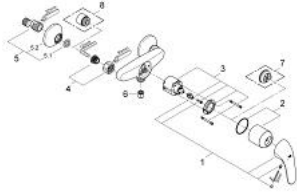

### 32 740 000 EUROECO SINGLE-LEVER SHOWER MIXER 1/2"

**PRODUCT DESCRIPTION**

- wall mounted
- metal lever
- **GROHE SilkMove** 46 mm ceramic cartridge
- **GROHE StarLight** chrome finish
- adjustable flow rate limiter
- shower bottom outlet 1/2" with integrated non return-valve
- S-unions
- metal wall escutcheons
- optional temperature limiter
- protected against backflow

## 32 740 000 EUROECO SINGLE-LEVER SHOWER MIXER 1/2"

### SPARE PARTS

- 1: Lever (Order-nr. 46644000)
  - 2: Cap (Order-nr. 46597000)
  - 3: Cartridge (Order-nr. 46048000)
  - 4: Screw connection 1/2" (Order-nr. 45044000)
  - 5: S-union (Order-nr. 12075000)
  - 5.1: Seal (Order-nr. 0138600M)
  - 5.2: Escutcheon (Order-nr. 0221000M)
  - 6: Non-return valve (Order-nr. 08565000)
  - 7: Temperature limiter (Order-nr. 46375000)\*
  - 8: Extension 3/4", 20 mm (Order-nr. 0713000M)\*
- \* Optional accessories