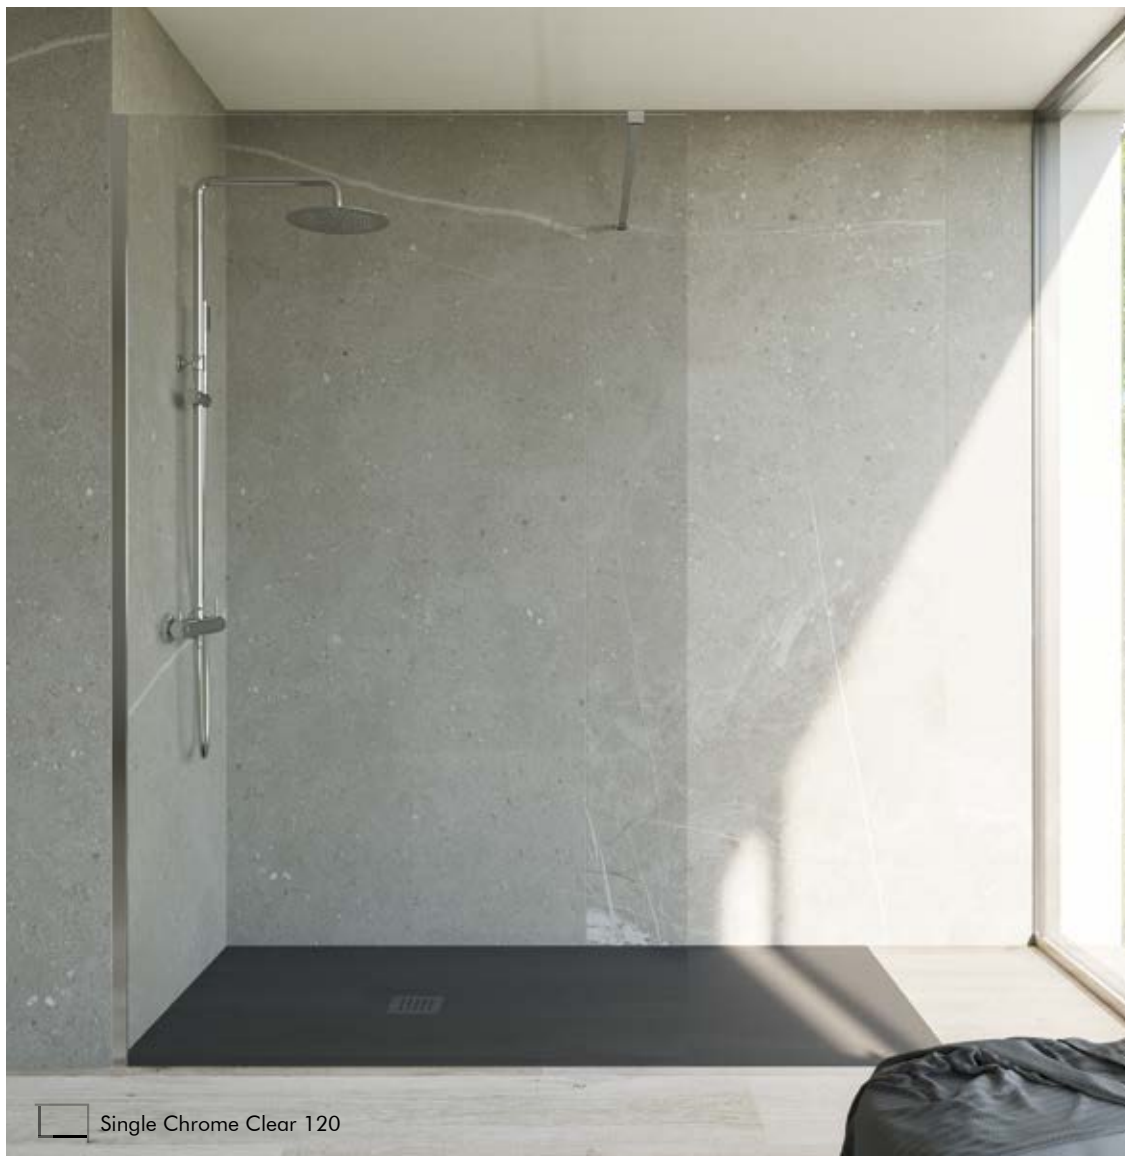

Single Chrome Clear 120