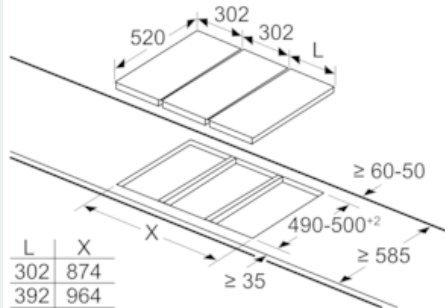

iQ500, Placa Dominó, Teppan Yaki, 40 cm
ET475FYB1E

Dibujos acotados

measurements in mm

When installing two or more Domino units side-by-side, one or more assembly kits are required (2 units = 1 assembly kit, 3 units = 2 assembly kits, etc.).

measurements in mm

When installing two or more Domino units side-by-side, one or more assembly kits are required (2 units = 1 assembly kit, 3 units = 2 assembly kits, etc.).

Dimensiones en mm
Posibilidades de combinación de encimeras domino con las correspondientes dimensiones de los aparatos y los huecos

Tipo de anchura: 30 40 60 70 80 90
Anchura del aparato: 302 392 602 710 812 912

	A	B	C	D	L	X
2x30	302	302	-	-	604	572
1x30, 1x40	302	392	-	-	694	662
1x30, 1x60	302	602	-	-	904	872
1x30, 1x70*	302	710	-	-	1012	980
1x30, 1x80	302	812	-	-	1114	1082
1x30, 1x90	302	912	-	-	1214	1182
2x40	392	392	-	-	784	752
1x40, 1x60	392	602	-	-	994	962
1x40, 1x70*	392	710	-	-	1102	1070
1x40, 1x80	392	812	-	-	1204	1172
1x40, 1x90	392	912	-	-	1304	1272
3x30	302	302	302	-	906	874
2x30, 1x40	302	302	392	-	996	964
2x30, 1x60	302	302	602	-	1206	1174
2x30, 1x70*	302	302	710	-	1314	1282
2x30, 1x80	302	302	812	-	1416	1384
2x30, 1x90	302	302	912	-	1516	1484
1x30, 2x40	302	392	392	-	1086	1054
1x30, 1x40, 1x60	302	392	602	-	1286	1264
1x30, 1x40, 1x70*	302	392	710	-	1404	1372
1x30, 1x40, 1x80	302	392	812	-	1506	1474
1x30, 1x40, 1x90	302	392	912	-	1606	1574
3x40	392	392	392	-	1176	1144
2x40, 1x60	392	392	602	-	1386	1354
4x30	302	302	302	302	1208	1176
3x30, 1x40	302	302	302	392	1298	1266
2x30, 2x40	302	302	392	392	1388	1356
1x30, 3x40	302	392	392	392	1478	1446

measurements in mm

Assembly kit (HZ394301) for Domino

B: Dependent on the cut-out depth

Dimensiones en mm

A: Distancia mínima entre la abertura y la pared
B: Profundidad máxima de inserción