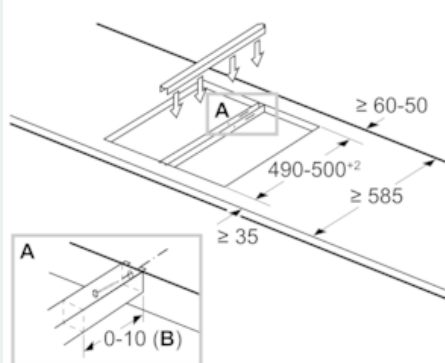

When installing two or more Domino units side-by-side, one or more assembly kits are required (2 units = 1 assembly kit, 3 units = 2 assembly kits, etc.).

Dimensiones en mm
Posibilidades de combinación de encimeras domino con las correspondientes dimensiones de los aparatos y los huecos

Tipo de anchura: 30 40 60 70 80 90
Anchura del aparato: 302 392 602 710 812 912

	A	B	C	D	L	X
2x30	302	302	-	-	604	572
1x30, 1x40	302	392	-	-	694	662
1x30, 1x60	302	602	-	-	904	872
1x30, 1x70*	302	710	-	-	1012	980
1x30, 1x80	302	812	-	-	1114	1082
1x30, 1x90	302	912	-	-	1214	1182
2x40	392	392	-	-	784	752
1x40, 1x60	392	602	-	-	994	962
1x40, 1x70*	392	710	-	-	1102	1070
1x40, 1x80	392	812	-	-	1204	1172
1x40, 1x90	392	912	-	-	1304	1272
3x30	302	302	302	-	906	874
2x30, 1x40	302	302	392	-	996	964
2x30, 1x60	302	302	602	-	1206	1174
2x30, 1x70*	302	302	710	-	1314	1282
2x30, 1x80	302	302	812	-	1416	1384
2x30, 1x90	302	302	912	-	1516	1484
1x30, 2x40	302	392	392	-	1086	1054
1x30, 1x40, 1x60	302	392	602	-	1286	1264
1x30, 1x40, 1x70*	302	392	710	-	1404	1372
1x30, 1x40, 1x80	302	392	812	-	1506	1474
1x30, 1x40, 1x90	302	392	912	-	1606	1574
3x40	392	392	392	-	1176	1144
2x40, 1x60	392	392	602	-	1386	1354
4x30	302	302	302	302	1208	1176
3x30, 1x40	302	302	302	392	1298	1266
2x30, 2x40	302	302	392	392	1388	1356
1x30, 3x40	302	392	392	392	1478	1446

measurements in mm

Assembly kit (HZ394301) for Domino

B: Dependent on the cut-out depth

Dimensiones en mm