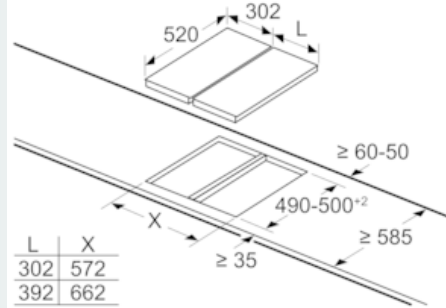

iQ500, Placa Dominó, Teppan Yaki, 40 cm
ET475FYB1E

Dibujos acotados

measurements in mm

When installing two or more Domino units side-by-side, one or more assembly kits are required (2 units = 1 assembly kit, 3 units = 2 assembly kits, etc.).

measurements in mm