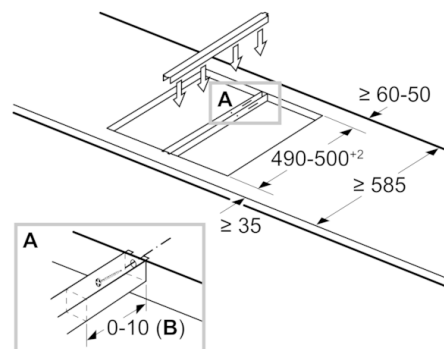

B: Dependent on the cut-out depth

measurements in mm