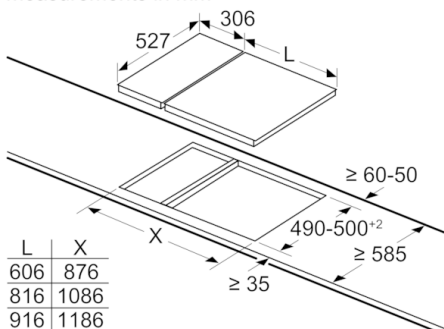

When installing a Domino unit right next to a hob, an assembly kit (HEZ394301) is required.