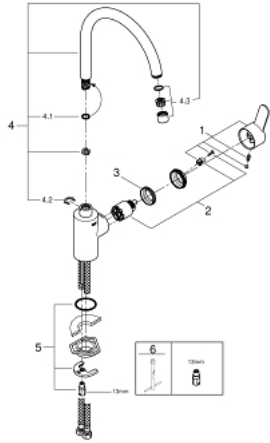

33 975 002 EUROSTYLE COSMOPOLITAN SINGLE-LEVER SINK MIXER 1/2"

PRODUCT DESCRIPTION

- high spout
- monobloc installation
- **GROHE StarLight** finish
- **GROHE SilkMove** 35 mm ceramic cartridge
- mousseur
- adjustable flow rate limiter
- swivel tubular spout
- selectable swivel area : 0° / 150° / 360°

- flexible connection hoses

- rapid installation system

33 975 002 EUROSTYLE COSMOPOLITAN SINGLE-LEVER SINK MIXER 1/2"

SPARE PARTS

- 1: Lever (Order-nr. 46750000)
 - 2: Cartridge (Order-nr. 46374000)
 - 3: Screw coupling (Order-nr. 46460000)
 - 4: Biflo spout (Order-nr. 13266000)
 - 4.1: O-Ring $\varnothing 13,5 \times \varnothing 2,75$ (Order-nr. 0128500M)
 - 4.2: Safety ring (Order-nr. 0485300M)
 - 4.3: Flow restrictor (Order-nr. 06574000)
 - 4.3: Flow restrictor (Order-nr. 13935000)
 - 5: Shank mounting kit (Order-nr. 46249000)
 - 6: Mounting wrench (Order-nr. 19017000)*
- * Optional accessories