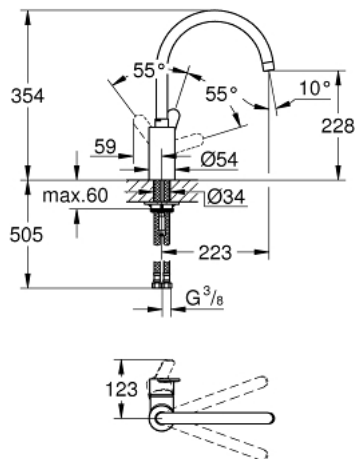

33 975 002 EUROSTYLE COSMOPOLITAN SINGLE-LEVER SINK MIXER 1/2"

PRODUCT DESCRIPTION

- high spout
- monobloc installation
- **GROHE StarLight** finish
- **GROHE SilkMove** 35 mm ceramic cartridge
- mousseur
- adjustable flow rate limiter
- swivel tubular spout
- selectable swivel area : 0° / 150° / 360°

- flexible connection hoses

- rapid installation system

33 975 002 EUROSTYLE COSMOPOLITAN SINGLE-LEVER SINK MIXER 1/2"

SPARE PARTS

- 1: Lever (Order-nr. 46750000)
 - 2: Cartridge (Order-nr. 46374000)
 - 3: Screw coupling (Order-nr. 46460000)
 - 4: Biflo spout (Order-nr. 13266000)
 - 4.1: O-Ring $\varnothing 13,5 \times \varnothing 2,75$ (Order-nr. 0128500M)
 - 4.2: Safety ring (Order-nr. 0485300M)
 - 4.3: Flow restrictor (Order-nr. 06574000)
 - 4.3: Flow restrictor (Order-nr. 13935000)
 - 5: Shank mounting kit (Order-nr. 46249000)
 - 6: Mounting wrench (Order-nr. 19017000)*
- * Optional accessories