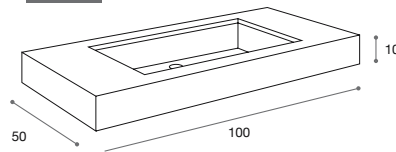

72680

Lavabo / Material: Madera Wengué y Noah
100x10x50 cm

Washbasin / Material: Wenge wood and Noah
100x10x50 cm

799,00 €