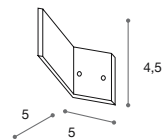

69219

Percha
Material: Noah
5x4,5x5 cm

Hanger
Material: Noah
5x4,5x5 cm

25,00 €