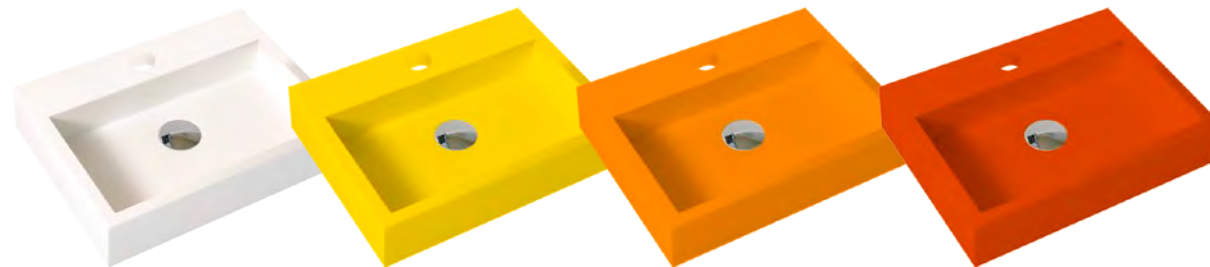

Versatilidad cromática Colour versatillity

Con Projecte Noah tienes la posibilidad de personalizar tu zona de baño. Nuestro avanzado proceso de fabricación nos permite ofrecer una oferta muy versátil para que se adapte a tus necesidades y tus ideas se conviertan en una realidad.

Podemos fabricar todos nuestros productos con cargas minerales en cualquier color de la Carta RAL o con cargas metálicas. Además las resinas utilizadas son de la más alta calidad existente, dando a todos nuestros productos una calidad inigualable.

With Project Noah you have the chance to personalise your bathroom area. Our advanced manufacturing processes allow us to offer a tremendously versatile range to meet your needs and transform your ideas into reality.

We can manufacture all our products using mineral fillers in any colour from the RAL chart or by using metallic fillers. What's more, the resins employed are of the very highest grade available which gives our products an unmatched quality.

Relación material / precio: Material/price list:

Colores RAL (P.V.P.+15%)
RAL colours (RRP +15%)