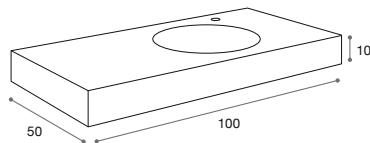

72294

Seno / Material: Noah
100x10x50 cm

Basin / Material: Noah
100x10x50 cm

499,00 €