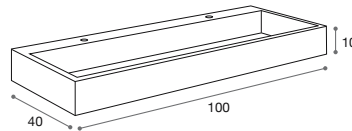

72241

Lavabo / Material: Noah
100x10x40 cm

Washbasin / Material: Noah
100x10x40 cm

499,00 €