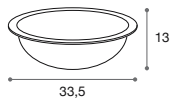

72292

Seno / Material: Noah
33,5x13 cm

Basin / Material: Noah
33,5x13 cm

179,00 €

72292
Blanco White

Colores RAL (P.V.P.+15%)
RAL colours (RRP +15%)