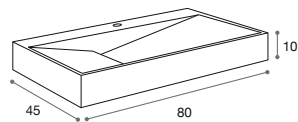

Seno / Material: Noah
80x10x45 cm

Basin / Material: Noah
80x10x45 cm

419,00 €

 72393
Blanco White

 Colores RAL (P.V.P.+15%)
RAL colours (RRP +15%)

72392

Seno / Material: Noah
100x10x45 cm

Basin / Material: Noah
100x10x45 cm