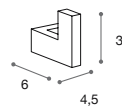

69139

Percha
Material: Cromo brillo
4,5x3x6 cm

Hanger
Material: Polished Chrome
4,5x3x6 cm

35,00 €