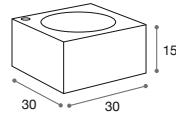

72333

Seno / Material: Noah
30x15x30 cm

Basin / Material: Noah
30x15x30 cm

299,00 €

72333
Blanco White

Colores RAL (P.V.P.+15%)
RAL colours (RRP +15%)