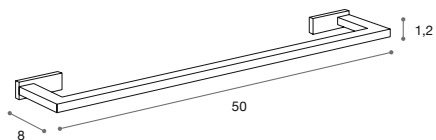

69280

Toallero

Material: Noah y Cromo brillo
50x1,2x8 cm

Towel rail

Material: Noah and Polished Chrome
50x1,2x8 cm

75,00 €