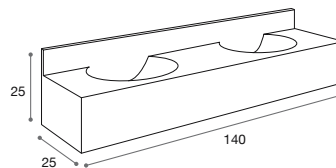

72273

Seno doble / Material: Noah
140x25x25

Double basin / Material: Noah
140x25x25

899,00 €