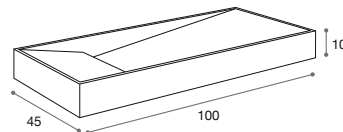

72390

Seno / Material: Noah
100x10x45 cm

Basin / Material: Noah
100x10x45 cm

399,00 €