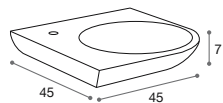

72227

Lavabo / Material: Noah
45x7x45 cm

Washbasin / Material: Noah
45x7x45 cm

349,00 €

72227
Blanco White

Colores RAL (P.V.P.+15%)
RAL colours (RRP +15%)