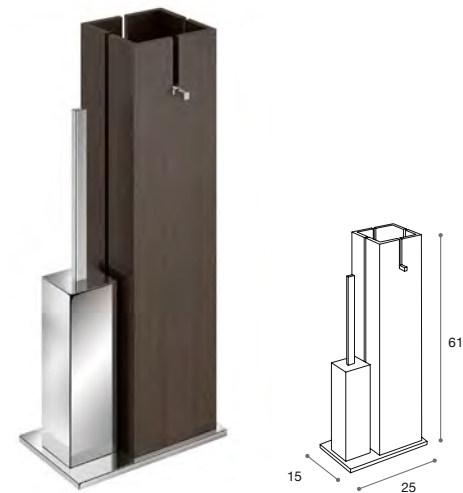

51101

Contenedor portarollos
Material: Noah
25x61x15 cm

Toilet roll storage container
Material: Wenge wood and polished Chrome
25x61x15 cm

349,00 €