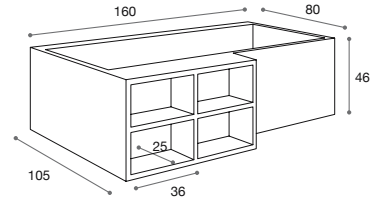

75199

Bañera / Material: Noah
Ext. 160x46x105 cm
Int. 125x43x105 cm

Bath / Material: Noah
Out. 160x46x105 cm
In. 125x43x60 cm

2.999,00 €

75199
Blanco White