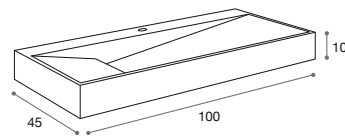

72392

Seno / Material: Noah
100x10x45 cm

Basin / Material: Noah
100x10x45 cm

429,00 €