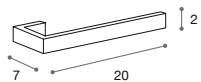

69134

Toallero Bide

Material: Cromo Brillo
20x2x7 cm

Bidet towel rail

Material: Polished Chrome
20x2x7 cm

49,00 €

69138

Estante toallas con toallero

Material: Cromo brillo
50x14x25 cm

Towel shelf with towel rail

Material: Polished Chrome
50x14x25 cm

159,00 €