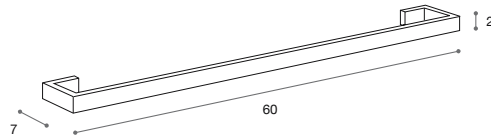

69130

Toallero
Material: Cromo brillo
60x2x7 cm

Towel rail
Material: Polished Chrome
60x2x7 cm

85,00 €