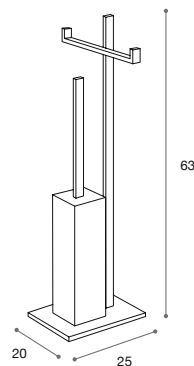

69143

Escobillero portarrollos

Material: Cromo brillo
25x63x20 cm

Combined toilet brush and
toilet roll holder

Material: Polished Chrome
25x63x20 cm

149,00 €