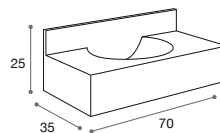

72271

Seno / Material: Noah
70x25x35 cm

Basin / Material: Noah
70x25x35 cm

499,00 €

72271
Blanco White

Colores RAL (P.V.P.+15%)
RAL colours (RRP +15%)