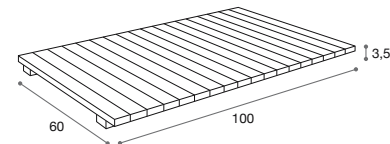

69304

Tarima / Material: Noah
100x3,5x60 cm

Platform / Material: Noah
100x3,5x60 cm

249,00 €

☐ 69304
Blanco White