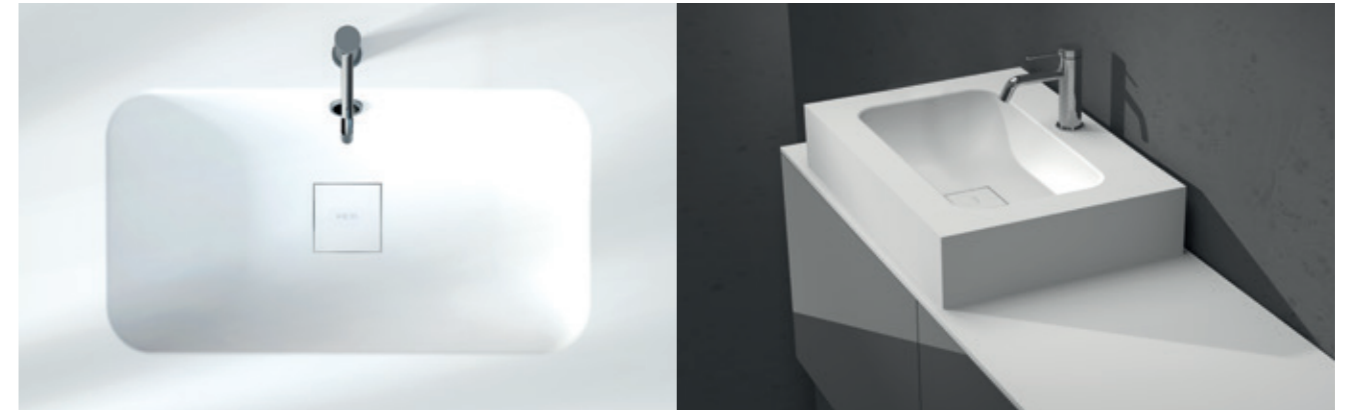

Consola y Lavabo Integrado GRETA REDUCIDO