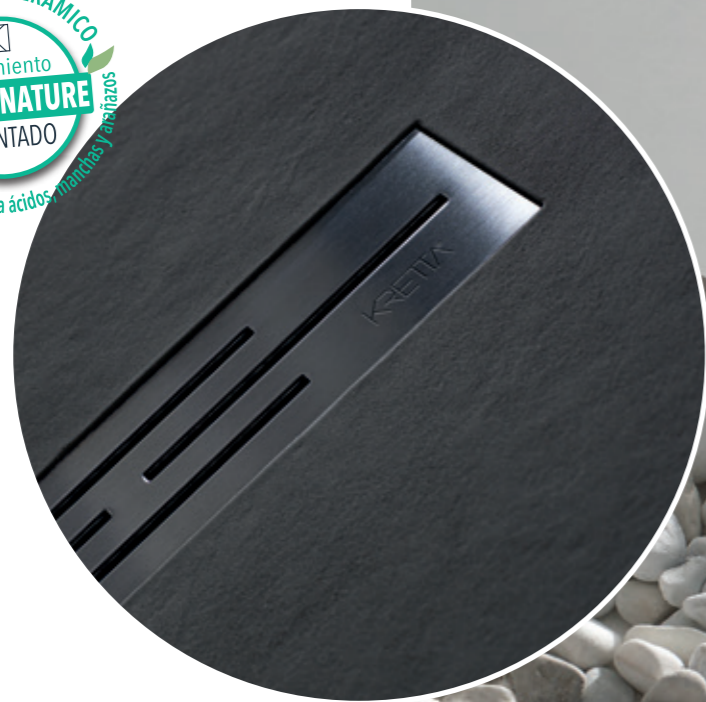

Plato ABALON

KRETTA®