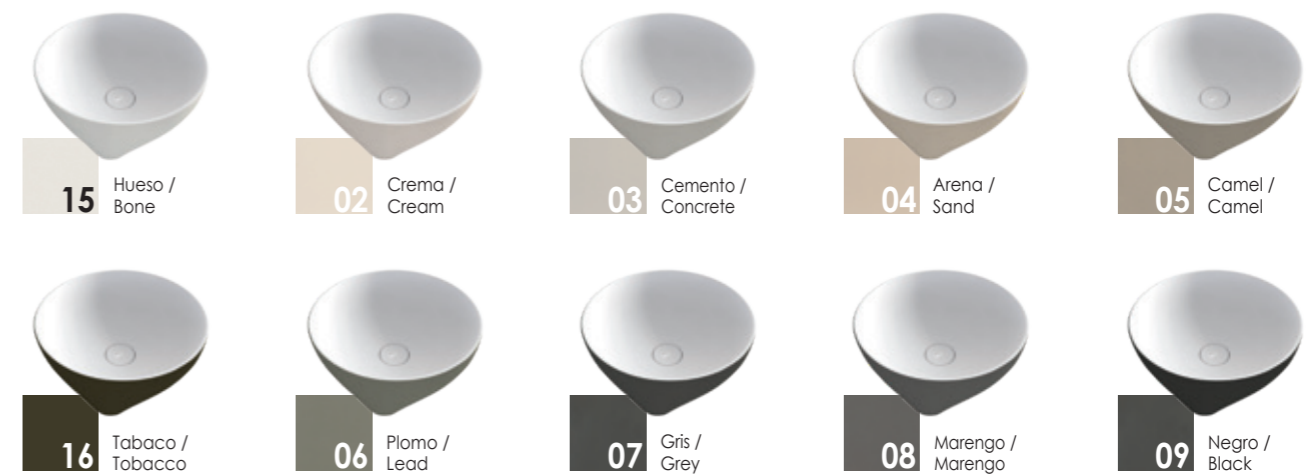

OPCIONES COLORES EXTERIOR, LAVABO SOBRE ENCIMERA / OPTIONS EXTERIOR COLOURS, COUNTERTOP

COLORES EXTERIORES / EXTERIOR COLOURS