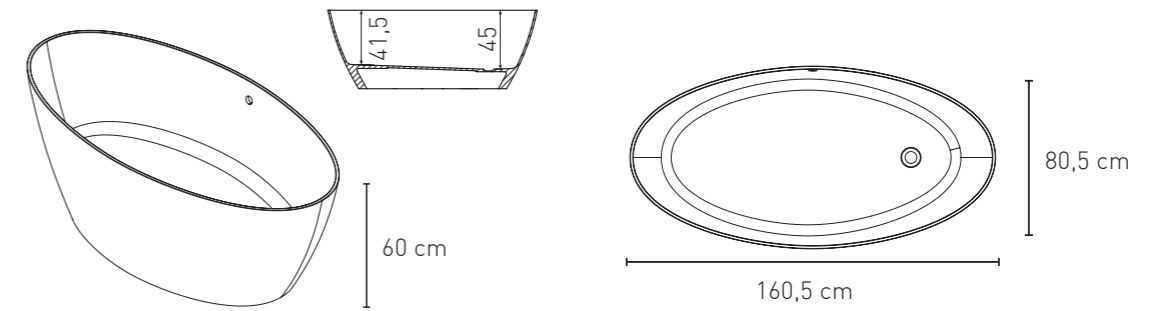

BAÑERA DOMO

ACABADO	ACABADO	PRECIO
Blanco Brillo / Glass White	Keramica	2.148
Blanco Mate / Matt White	Keramica	2.363

KIT DE COMPLEMENTOS PARA BAÑERAS

Incluido con la bañera		NUESTRAS BAÑERAS INCLUYEN: Válvula click clack con tapa redonda + Alojamiento + Conexión sifón.	incluido
Incluido con la bañera		VÁLVULA DE DESAGÜE	incluido

ACABADOS / FINISHES

Blanco Brillo /
Gloss White

Blanco Mate /
Matt White

TEXTURAS / TEXTURES

Lisa /
Plain