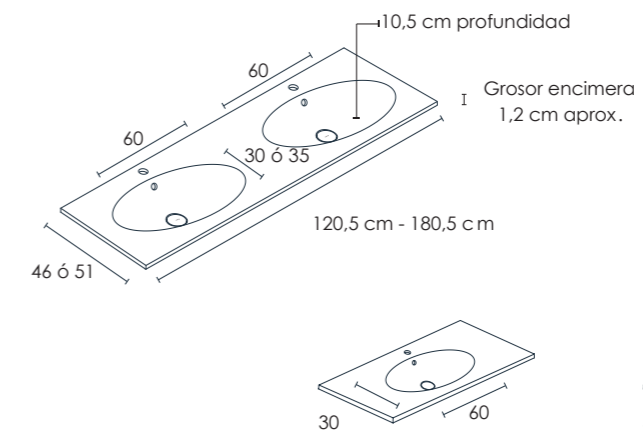

OVAL INTEGRADO DOBLE

MEDIDA	ACABADO	PRECIO	FALDÓN	PRECIO	FALDÓN
120,5	Krelux (SolidSurface)	863	1.185	-	-
140,5	Krelux (SolidSurface)	896	1.241	903	1.249
160,5	Krelux (SolidSurface)	1.028	1.410	1.036	1.418
180,5	Krelux (SolidSurface)	1.119	1.553	1.127	1.562
+ 180,5	Krelux (SolidSurface)	Consultar precio		Consultar precio