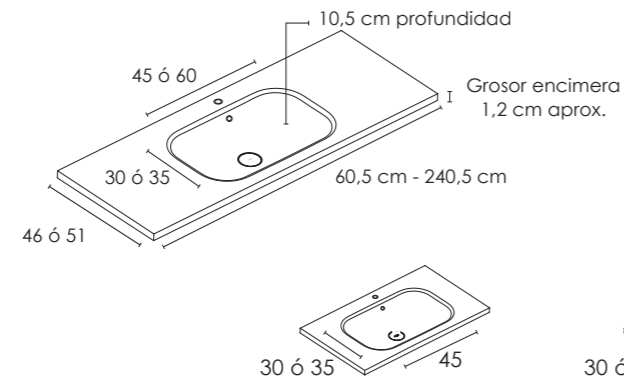

LOOP INTEGRADO CENTRADO

MEDIDA	ACABADO	PRECIO	FALDÓN	PRECIO	FALDÓN
60,5	Krelux (SolidSurface)	332	541	-	-
70,5	Krelux (SolidSurface)	359	587	366	593
80,5	Krelux (SolidSurface)	397	614	404	622
90,5	Krelux (SolidSurface)	446	639	454	646
100,5	Krelux (SolidSurface)	497	673	505	681
110,5	Krelux (SolidSurface)	545	742	553	750
120,5	Krelux (SolidSurface)	593	781	601	788
130,5	Krelux (SolidSurface)	643	844	652	852
140,5	Krelux (SolidSurface)	692	882	700	891
150,5	Krelux (SolidSurface)	813	997	820	1.006
160,5	Krelux (SolidSurface)	865	1.094	873	1.102
170,5	Krelux (SolidSurface)	923	1.189	932	1.197
180,5	Krelux (SolidSurface)	976	1.241	984	1.249
190,5	Krelux (SolidSurface)	1.034	1.279	1.041	1.287
200,5	Krelux (SolidSurface)	1.094	1.312	1.102	1.321
220,5	Krelux (SolidSurface)	1.297	1.408	1.305	1.415
240,5	Krelux (SolidSurface)	1.501	1.627	1.508	1.634