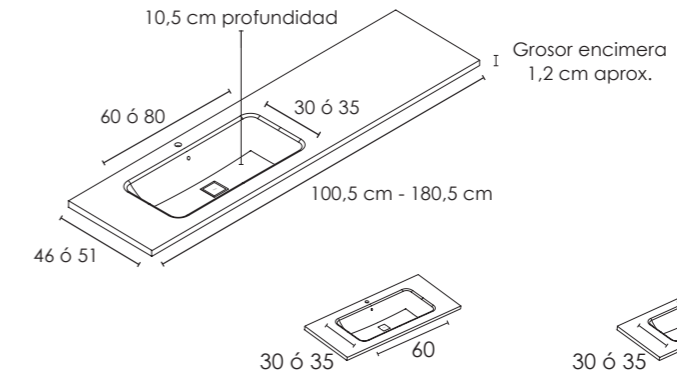

GRETA INTEGRADO DESPLAZADO

MEDIDA	ACABADO	PRECIO	FALDÓN	PRECIO	FALDÓN
100,5	Krelux (SolidSurface)	562	681	-	-
120,5	Krelux (SolidSurface)	601	788	644	838
140,5	Krelux (SolidSurface)	700	891	743	942
160,5	Krelux (SolidSurface)	873	1.102	915	1.152
180,5	Krelux (SolidSurface)	984	1.249	1.027	1.300