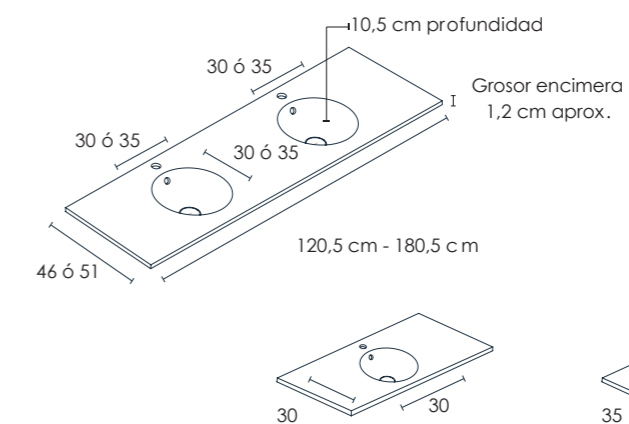

ROUND INTEGRADO DOBLE

MEDIDA	ACABADO	PRECIO	FALDÓN	PRECIO	FALDÓN
120,5	Krelux (SolidSurface)	863	1.185	-	-
140,5	Krelux (SolidSurface)	896	1.241	903	1.249
160,5	Krelux (SolidSurface)	1.028	1.410	1.036	1.418
180,5	Krelux (SolidSurface)	1.119	1.553	1.127	1.562
+ 180,5	Krelux (SolidSurface)	Consultar precio		Consultar precio