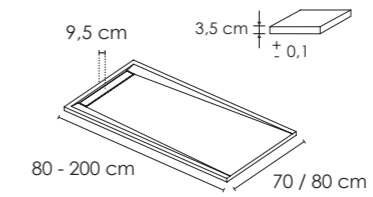

PLATO DE DUCHA PRISMA