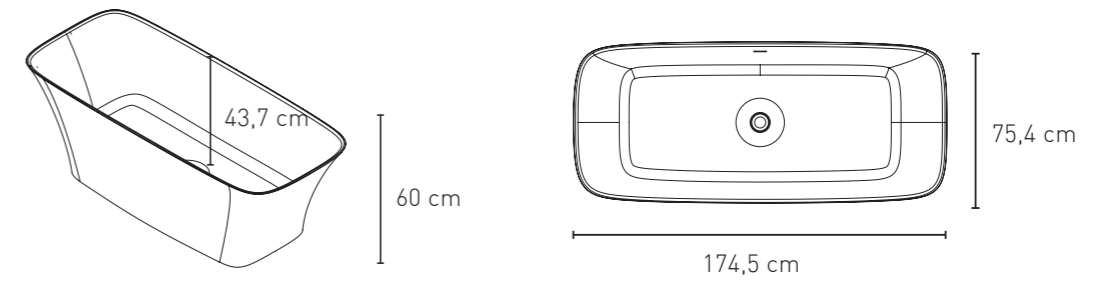

BAÑERA WEST

ACABADO	ACABADO	PRECIO
Blanco Brillo / Glass White	Keramica	2.800
Blanco Mate / Matt White	Keramica	3.080

KIT DE COMPLEMENTOS PARA BAÑERAS

Incluido con la bañera		NUESTRAS BAÑERAS INCLUYEN: Válvula click clack con tapa redonda + Alojamiento + Conexión sifón.	incluido
Incluido con la bañera		VÁLVULA DE DESAGÜE	incluido

ACABADOS / FINISHES

Blanco Brillo / Gloss White

Blanco Mate / Matt White

TEXTURAS / TEXTURES

Lisa / Plain