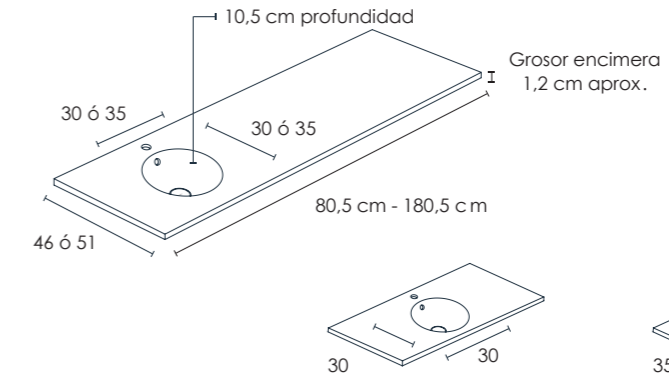

ROUND INTEGRADO DESPLAZADO

MEDIDA	ACABADO	PRECIO	FALDÓN	PRECIO	FALDÓN
80,5	Krelux (SolidSurface)	397	614	-	-
100,5	Krelux (SolidSurface)	497	673	505	681
120,5	Krelux (SolidSurface)	593	781	601	788
140,5	Krelux (SolidSurface)	692	882	700	891
160,5	Krelux (SolidSurface)	865	1.094	873	1.102
180,5	Krelux (SolidSurface)	976	1.241	984	1.249