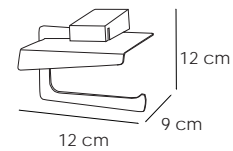

11202

Portarrollo

Paper holder
Porte-rouleau

Cromo

49 €