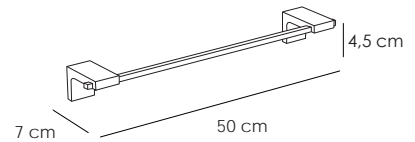

SIGMA 121

12103
Toallero barra 50 Cromo 50 €
Towel rail 40
Porte-serviette 40

12134
Toallero barra 40 Cromo 47 €
Towel rail 40
Porte-serviette 40

12104
Aro grande Cromo 45 €
Towel large ring
Grand anneau