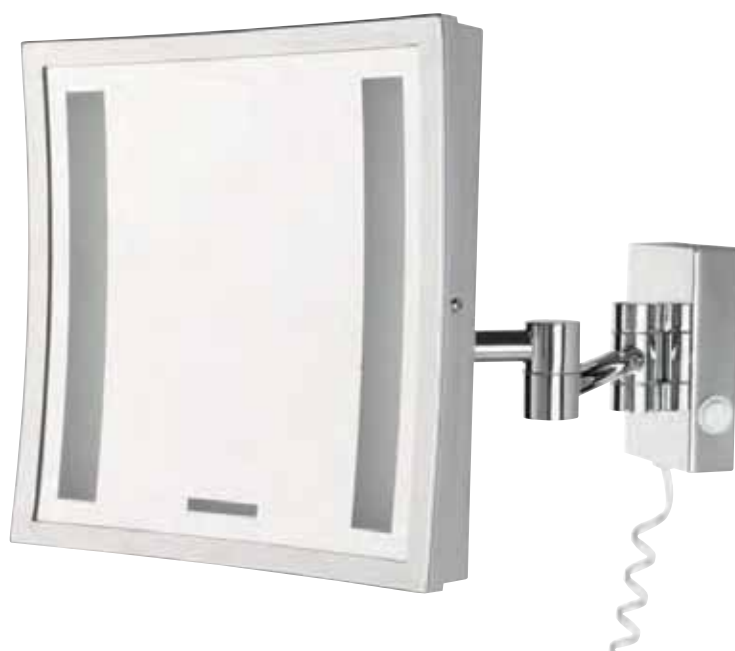

ESCORPIO 113

60402

MA-402 5x

MA-402 5x
MA-402 5x

Cromo

48 €

60405

MA-405 Led 3+

MA-405 Led 3+
MA-405 Led 3+

Cromo

148 €