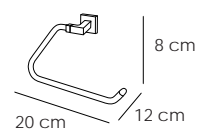

11704

Aro grande
Towel large ring
Grand anneau

Cromo

35 €

11705

Aro pequeño
Towel small ring
Petit anneau

Cromo

33 €