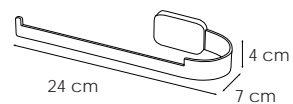

11515

Toallero aro
Towel ring
Aneau

Cromo 28 €