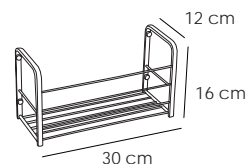

60015
Jabonera rejilla JR-15 Cromo 42 €
Soap grid JR - 15
Savon grille JR - 15