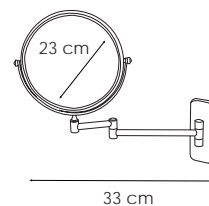

60402
MA-402 5x Cromo 48 €
MA-402 5x
MA-402 5x