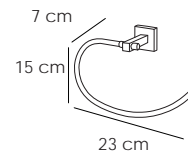

11004

Aro grande

Towel large ring
Grand anneau

Cromo 30 €

11005

Aro pequeño

Towel small ring
Petit anneau

Cromo 28 €