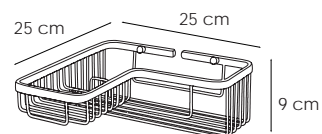

60009
Jabonera rejilla JR-09 Cromo 57 €
Soap grid JR -09
Savon grille JR - 09