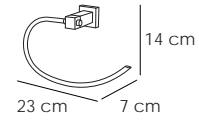

DECO 101

10104

Aro grande
Towel large ring
Grand anneau

Cromo

32 €

10105

Aro pequeño
Towel small ring
Petit anneau

Cromo