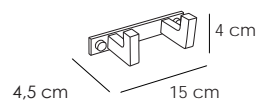

60312

Percha 2 pomos
Hanger two handles
Un cintré deux pommeaux

Cromo 19 €