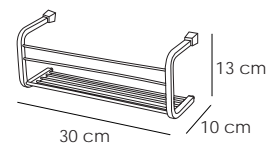

60018
Jabonera rejilla JR-18 Cromo 46 €
Soap grid JR-18
Savon grille JR - 18