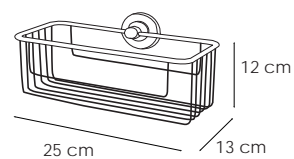

60001
Jabonera rejilla JR-01 Cromo 41 €
Soap grid JR -01
Savon grille JR - 01