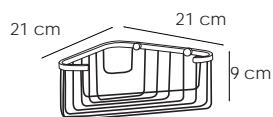

60003

Jabonera rejilla JR-03 Cromo 38 €

Soap grid JR - 03
Savon grille JR - 03