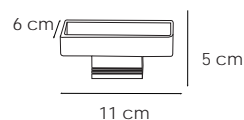

30120
Dosificador Cromo 42 €
Wall dispenser
Distributeur de savon