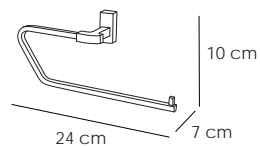

11604

Aro grande
Towel large ring
Grand anneau

Cromo

39 €

11605

Aro pequeño
Towel small ring
Petit anneau

Cromo

37 €