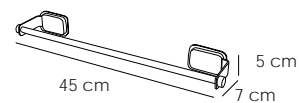

10424
Repisa Cromo 70 €
Glass shelf
Tablette