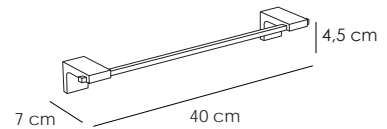

SIGMA 121

12103
Toallero barra 50 Cromo 50 €
Towel rail 40
Porte-serviette 40

12134
Toallero barra 40 Cromo 47 €
Towel rail 40
Porte-serviette 40

12104
Aro grande Cromo 45 €
Towel large ring
Grand anneau