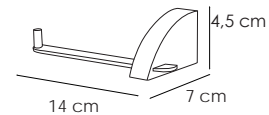

10610

Portarrollo auxiliar
Paper holder spare
Porte-rouleau de réserve

Cromo

24 €