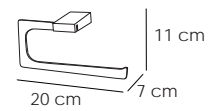

GEMINIS 112

11204

Aro grande

Towel large ring
Grand anneau

Cromo

58 €

11205

Aro pequeño

Towel small ring
Petit anneau

Cromo

55 €

11202

Portarrollo

Paper holder
Porte-rouleau

Cromo

49 €

11201

Percha

Robe hook
Portamanteau

Cromo

20 €

Atornillado