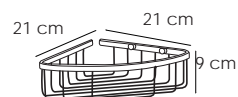

60012
Jabonera rejilla JR-12 Cromo 38 €
Soap grid JR -12
Savon grille JR - 12