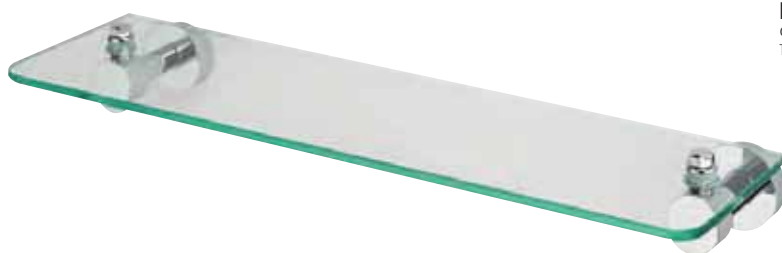

11424
Repisa cristal Cromo 45 €
Glass shelf
Tablette