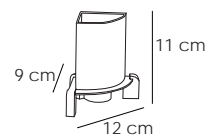

30528
Portavaso Cromo 40 €
Glass holder
Porte-verre