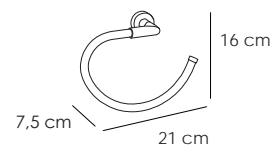

Cromo 35 €

FOREST 111

11104

Aro grande
Towel large ring
Grand anneau

Cromo 41 €

11105

Aro pequeño
Towel small ring
Petit anneau

Cromo 39 €