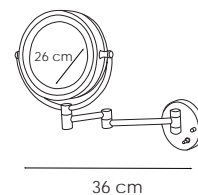

Towel shelf
Porte-serviettes tablette

Cromo 95 €

11331

Toallero repisa 5 pomos **Inox Satin 89 €**

Towel shelf
Porte-serviettes tablette

ESPEJOS 604

60404
MA-404 Led 3+ Cromo 125 €
MA-405 Led 3+
MA-405 Led 3+