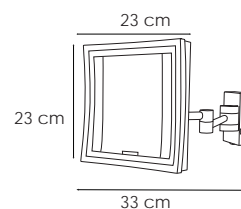

60405
MA-405 Led 3+ Cromo 148 €
MA-405 Led 3+
MA-405 Led 3+