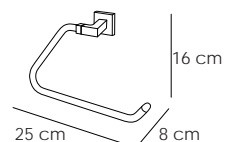

11704

Aro grande
Towel large ring
Grand anneau

Cromo

35 €

11705

Aro pequeño
Towel small ring
Petit anneau

Cromo

33 €