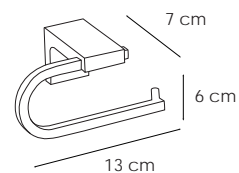

12122

Portarollo S/Tapa Cromo
Paper holder without lid
Porte-rouleau sans couvercle

34 €