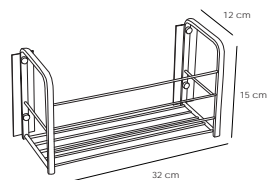

60115
Jabonera rejilla JR-15 Cromo 52 €
Soap grid JR -15
Savon grille JR - 15

60011
Jabonera rejilla JR-11 Cromo 78 €
Soap grid JR -11
Savon grille JR - 11