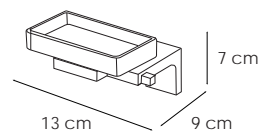

12106
Jabonera
Soap holder
Porte-savon

Cromo 41 €

12120
Dosificador
Wall dispenser
Distributeur de savon