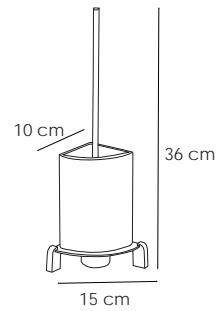

40135
Escobillero
Brush holder
Porte-brosse

Cromo 54 €

Atornillado