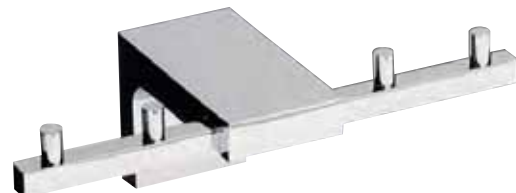

12114
Percha 4 pomos Cromo 36 €
Robe hook four handles
Portamanteau quatre pommeaux