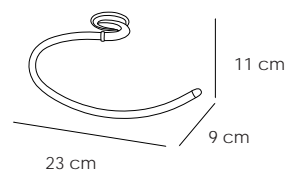

ROCIO 120

12004

Aro grande
Towel large ring
Grand anneau

Cromo 37 €
Cromo-Mate 40 €

12005

Aro pequeño
Towel small ring
Petit anneau

Cromo 32 €
Cromo-Mate 34 €

12001