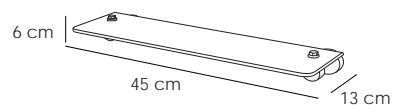

11424
Repisa cristal Cromo 45 €
Glass shelf
Tablette