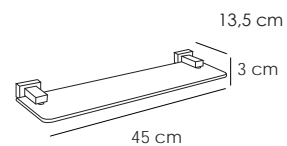

10724

Repisa cristal
Glass shelf
Tablette

Cromo 47 €