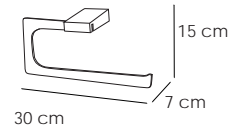

Aro grande

Towel large ring
Grand anneau

Cromo

58 €

11205

Aro pequeño

Towel small ring
Petit anneau

Cromo