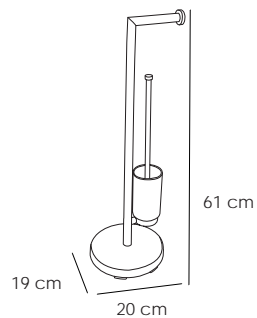

TOALLEROS PORTAESCOBILLEROS