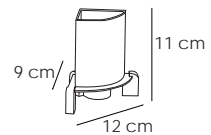

30528
Portavaso
Glass holder
Porte-verre

Cromo 40 €