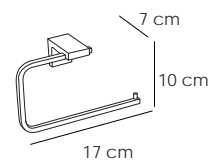

12101
Percha Cromo 23 €
Robe hook
Portamanteau