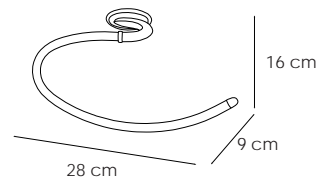

ROCIO 120

12004

Aro grande
Towel large ring
Grand anneau

Cromo 37 €
Cromo-Mate 40 €

12005

Aro pequeño
Towel small ring
Petit anneau

Cromo 32 €
Cromo-Mate 34 €

12001