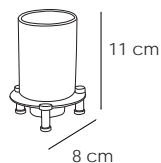

30728
Portavaso Cromo 30 €
Glass holder
Porte-verre