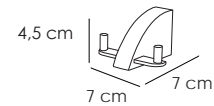

10601

Percha
Robe hook
Portamanteau

Cromo

18 €