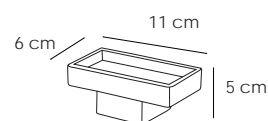

Cromo 36 €

30420
Dosificador
Wall dispenser
Distributeur de savon

Cromo 40 €