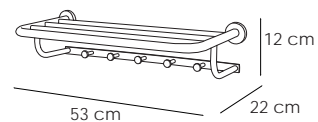

Towel shelf
Porte-serviettes tablette

Cromo 95 €

11331

Toallero repisa 5 pomos **Inox Satin 89 €**

Towel shelf
Porte-serviettes tablette

ESPEJOS 604

60404
MA-404 Led 3+ Cromo 125 €
MA-405 Led 3+
MA-405 Led 3+