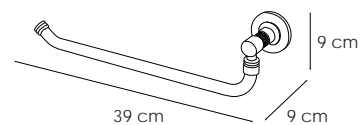

11809

Barra movil

Swing towel rail
Porte-serviettes mobile

Cromo 40 €

Cuero 46 €