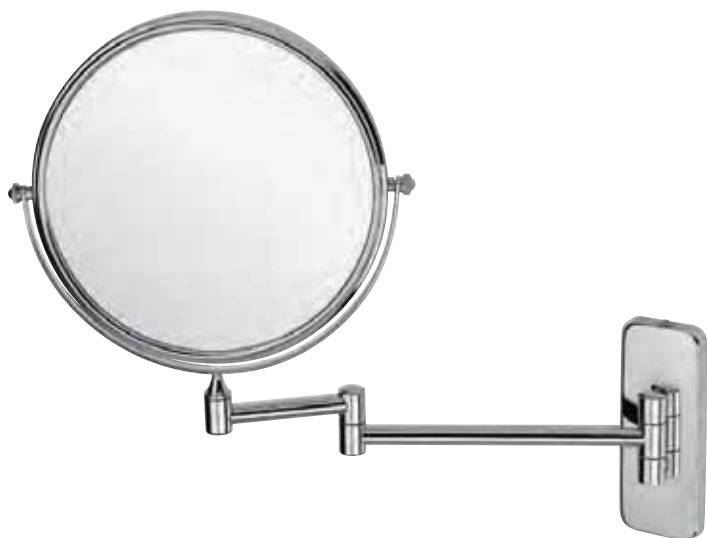

ESPEJOS 604