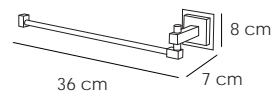

10209
Barra movil Cromo 38 €
Swing towel rail
Porte-serviettes mobile