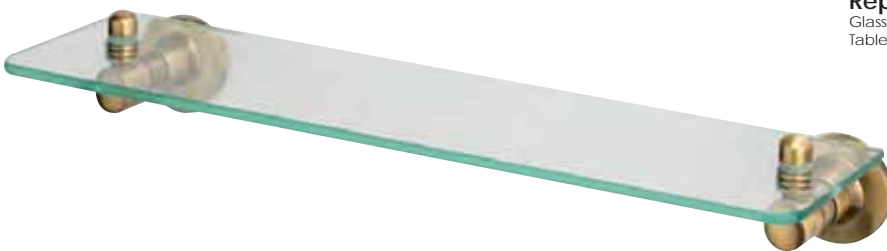

11824

Repisa cristal

Glass shelf
Tablette

Cromo 48 €

Cuero 55 €