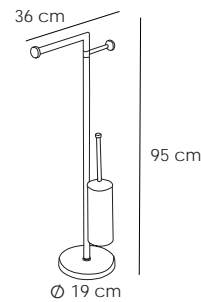

TOALLEROS PORTAESCOBILLEROS