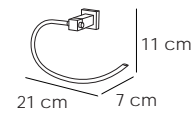

10105

Aro pequeño
Towel small ring
Petit anneau

Cromo

30 €