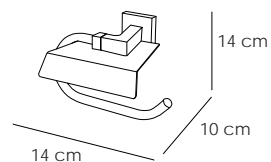

11702

Portarrollo
Paper holder without lid
Porte-rouleau sans couvercele

Cromo

42 €