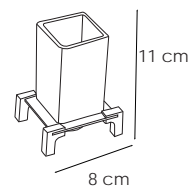

30228

Portavaso
Glass holder
Porte-verre

Cromo 35 €