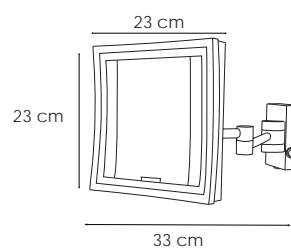

60405

MA-405 Led 3+

MA-405 Led 3+
MA-405 Led 3+

Cromo

148 €