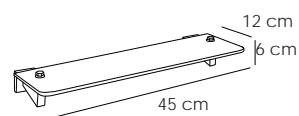

11724
Repisa cristal Cromo 48 €
Glass shelf
Tablette