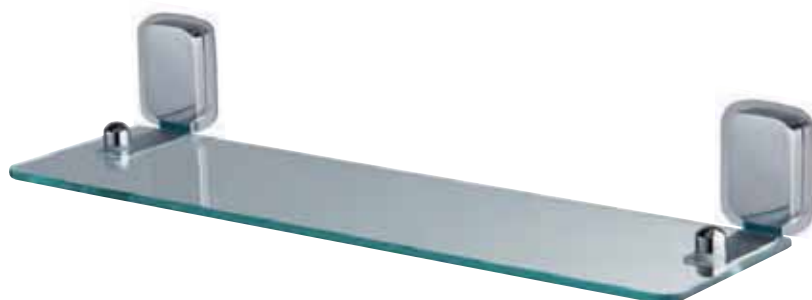

10424
Repisa Cromo 70 €
Glass shelf
Tablette