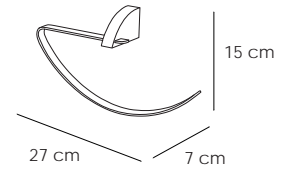

10634
Toallero barra 40 Cromo 40 €
Towel rail 40
Porte-serviette 40

10602
Portarollo Cromo 40 €
Paper holder
Porte-rouleau

AQUA 106

10604

Aro grande
Towel large ring
Grand anneau

Cromo

38 €

10605