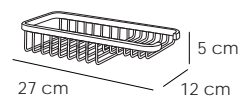

JABONERAS 600

60010
Jabonera rejilla JR-10 Cromo 42 €
Soap grid JR - 10
Savon grille JR - 10