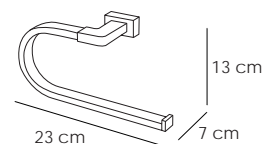

10715

Anilla Curva Cromo 32 €

Curve towel ring
Anneau curve