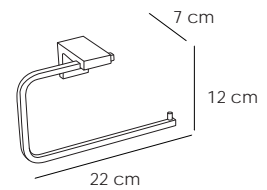

SIGMA 121

12103
Toallero barra 50 Cromo 50 €
Towel rail 40
Porte-serviette 40

12134
Toallero barra 40 Cromo 47 €
Towel rail 40
Porte-serviette 40

12104
Aro grande Cromo 45 €
Towel large ring
Grand anneau