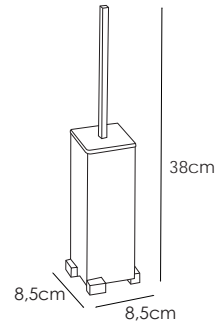

40138
Escobillero 038 Cromo 72 €
Brush holder 038
Porte-brosse 038