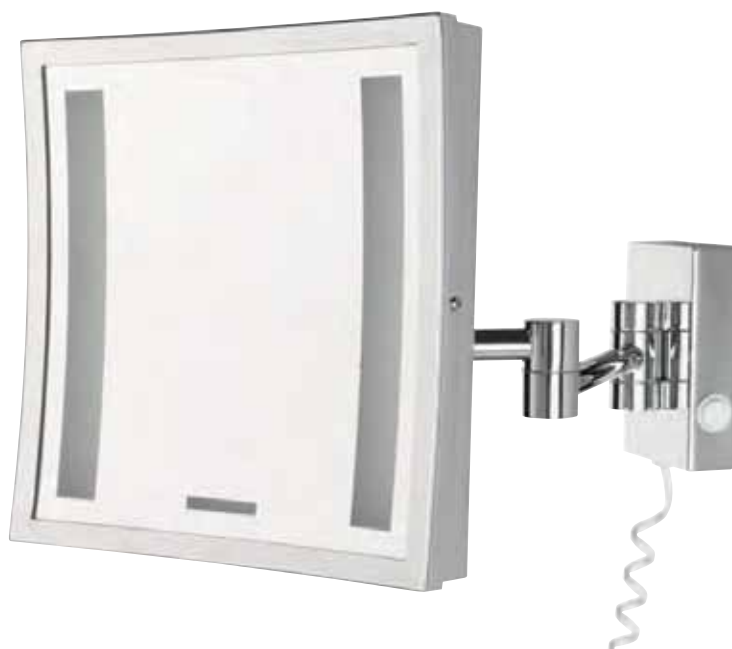

Towel shelf
Porte-serviettes tablette

Cromo 95 €

11331

Toallero repisa 5 pomos **Inox Satin 89 €**

Towel shelf
Porte-serviettes tablette

ESPEJOS 604

60404
MA-404 Led 3+ Cromo 125 €
MA-405 Led 3+
MA-405 Led 3+