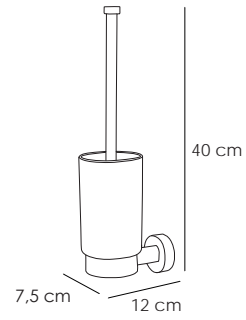

11107
Escobillero
Brush holder
Porte-brosse

Cromo 58 €

Atornillado