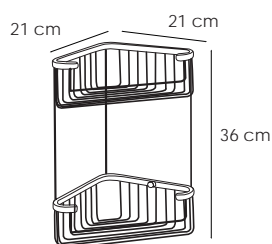

60004

Jabonera rejilla JR-04 Cromo 67 €

Soap grid JR - 04
Savon grille JR - 04

60005

Jabonera rejilla JR-05 Cromo 104 €

Soap grid JR - 05
Savon grille JR - 05