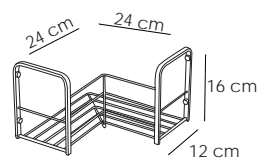

60016
Jabonera rejilla JR-16 Cromo 48 €
Soap grid JR - 16
Savon grille JR - 16

60010
Jabonera rejilla JR-10 Cromo 42 €
Soap grid JR - 10
Savon grille JR - 10