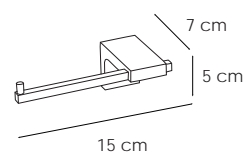

SIGMA 121

12103
Toallero barra 50 Cromo 50 €
Towel rail 40
Porte-serviette 40

12134
Toallero barra 40 Cromo 47 €
Towel rail 40
Porte-serviette 40

12104
Aro grande Cromo 45 €
Towel large ring
Grand anneau