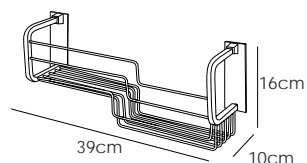

60119
Jabonera rejilla JR-19 Cromo 80 €
Soap grid JR -19
Savon grille JR - 19