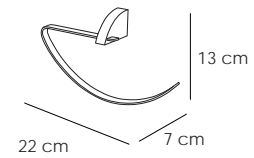

AQUA 106

10604

Aro grande
Towel large ring
Grand anneau

Cromo

38 €

10605

Aro pequeño
Towel small ring
Petit anneau

Cromo

35 €

10601

Percha
Robe hook
Portamanteau

Cromo

18 €

10610

Portarrollo auxiliar
Paper holder spare
Porte-rouleau de réserve

Cromo

24 €