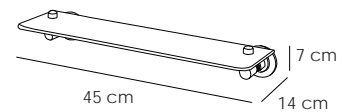

11824

Repisa cristal

Glass shelf
Tablette

Cromo 48 €

Cuero 55 €