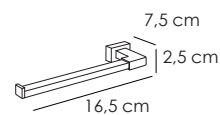

Towel rail 40
Porte-serviette 40

10704

Toallero grande Cromo 25 €

Towel large ring
Grand anneau

10705

Toallero pequeño Cromo 22 €

Towel small ring
Petit anneau

10715