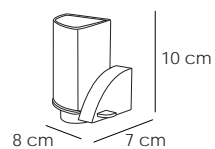

10608
Portavaso
Glass holder
Porte-verre

Cromo 34 €