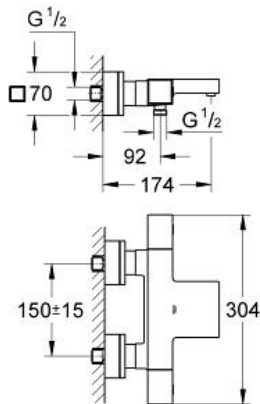

GROHTHERM CUBE

Termostato para baño y ducha 1/2"

MODEL # 34497000

Pure Freude
an Wasser

GROHE

Product Description:

GROHTHERM CUBE
Termostato para baño
y ducha 1/2"

Standard Specification: